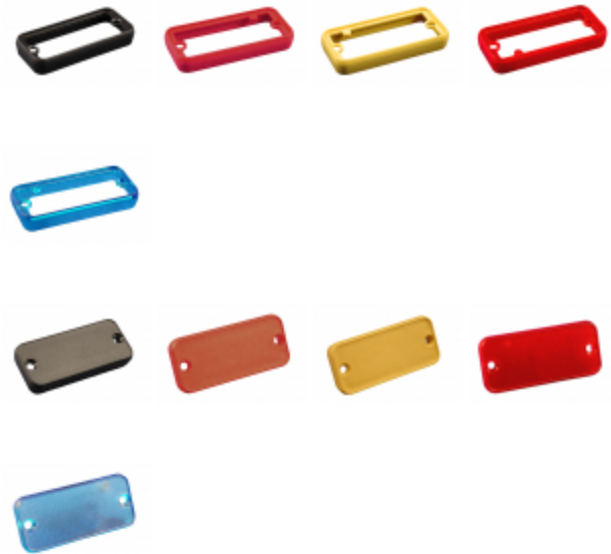

### Key Features

- Designed to house P.C. boards or for equipment interfacing.
- Sized for standard Eurocards.
- P.C. boards mount horizontally by sliding into internal slots extruded into the enclosure body.
- Rugged body constructed from extruded aluminum with a minimum thickness of .06" (1.5 mm).
- Extruded body includes a slide removable "belly" plate - except in smaller sizes "A" through "D"

### Includes

- Versions with metal end plates includes two aluminum end panels - finish matched to extruded aluminum body - and two black ABS plastic bezels (your option to install).
- Versions with plastic end plates includes two all-plastic end caps.
- Extruded aluminum body - choice of clear, black, blue or red anodized finish
- Self adhesive rubber feet. Replacements are available - order part number **1421T2CL** (pack of 24).
- All hardware - end panel screws are #6 x 3/8" TTT - thread rolling, steel screws with a #4 flat head phillips drive. Zinc plate finish - either clear or black (black screws are used on the black, blue & red models).
- For black replacement screws (quantity 100) order part number **1455MS100BK**
- For clear replacement screws (quantity 100) order part number **1455MS100**
- NOTE: Recommended screw torque is 5 lbf-in

### Photo Features

Black Anodized Enclosure

Red Anodized Enclosure

Blue Anodized Slimline Enclosure

Most models feature a slide out belly plate. All models include rubber feet.

Accessory panels and bezels allow for mixing and matching of colors.

All models sold as a complete enclosure and feature card slots for easy installation and assembly of PC boards.

**Accessories**

**Plastic Bezels and End Caps**

Extra plastic bezels and end caps are sold in packs of (2) and (10) and are available in black, red, yellow, transparent red, and transparent blue. Refer to the accessory table below to select the part number you need.