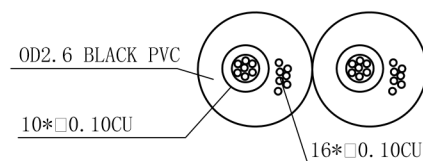

Model	L(mm)
AV29748	100±30
AV29749	200±30
AV29750	500±50
AV29751	1800±100

NOTE:

- 1.CABLE: (10/0.10CU+16/0.10CU+ OD2.6mm) *2F, BLACK PVC JACKET.
- 2.CONNECTORS:ø3.5mm STEREO PLUG*1PCS,RCA JACK *2PCS
- 3.MOLD ASSEMBLY,BLACK COLOR(3.5mm),RED/BLACK COLOR(RCA JACK)
- 4.OPEN/SHORT TEST:100% TEST.
- 5.ROHS COMPLIANT
- 6.CONTACTS:

3.5 stereo plug	1	2	3
RED RCA JACK	1		2
BLACK RCA JACK		1	2

Customer				Product name	3.5 stereo male to 2RCA female (Ni)	Material	Colour	Unit	View
Design		Technology		Model	29748-29751			mm	
Check		Standard		Drawing No					
Approve		Date	2022.03.05						