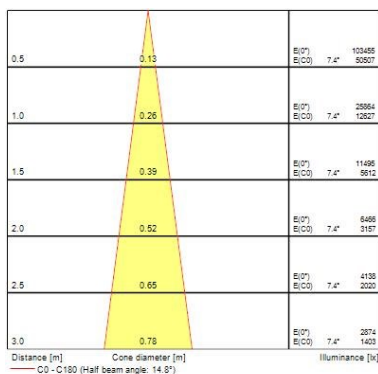

Beacon LED XL

BEACON XL 93CRI 4K NARROW BEAM L3 ON-BOARD DIM WHITE
2059697

Max. Luminaires per 10A B Breaker	31
Max. Luminaires per 16A B Breaker	50

Lifetime data

Lifespan L70 B50	72000
Lifespan L80 B20	72000
Lifespan L90 B10	33000

Physical data

Housing colour	White
IP rating	IP20
IK rating	IK02
Nominal Product Length (mm)	85
Nominal Product Width (mm)	165
Nominal Product Height (mm)	205
Nominal Product Diameter (mm)	113
Weight (kg)	1.365

Packaging

Single packaging type	Carton
Product EAN number	5025768596973
Packaging single length / height (cm)	25.0
Packaging single width (cm)	19.5
Packaging single depth (cm)	20.0
DUN14 (outer)	05025768596973
Units per outer package	1
Packaging outer length / height (cm)	25.0
Packaging outer width (cm)	19.5
Packaging outer depth (cm)	20.0

PHOTOMETRY

TECHNICAL DRAWINGS