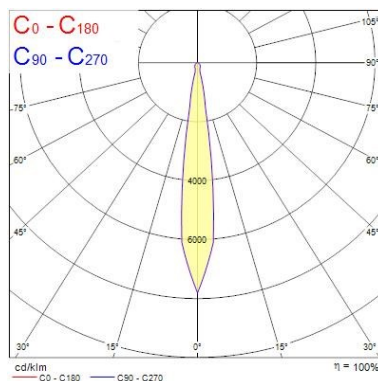

Beacon LED XL

BEACON XL 93CRI 4K NARROW BEAM L3 ON-BOARD DIM WHITE
2059697

Max. Luminaires per 10A B Breaker	31
Max. Luminaires per 16A B Breaker	50

Lifetime data

Lifespan L70 B50	72000
Lifespan L80 B20	72000
Lifespan L90 B10	33000

Physical data

Housing colour	White
IP rating	IP20
IK rating	IK02
Nominal Product Length (mm)	85
Nominal Product Width (mm)	165
Nominal Product Height (mm)	205
Nominal Product Diameter (mm)	113
Weight (kg)	1.365

Packaging

Single packaging type	Carton
Product EAN number	5025768596973
Packaging single length / height (cm)	25.0
Packaging single width (cm)	19.5
Packaging single depth (cm)	20.0
DUN14 (outer)	05025768596973
Units per outer package	1
Packaging outer length / height (cm)	25.0
Packaging outer width (cm)	19.5
Packaging outer depth (cm)	20.0

PHOTOMETRY

TECHNICAL DRAWINGS