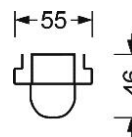

| | |
|-------------------------------|--|
| Category (ETIM): | Variable device mount |
| Type: | Device mount IP20-SDGVLB LED |
| Order number: | 18314506650 |
| Configuration: | Lamps integrated: LED, Light colour 840/neutral white (4000K), Colour rendering Ra>80; LED service life 50000h L80/B10 |
| Operating device: | Electronic driver DALI (1 pcs.) |
| System performance (W): | 47 |
| Luminaire luminous flux (lm): | 7500 |
| lm/W: | 159 |
| Ambient temperatures: | 10°C / 40°C |
| Certifications: | IP 20, protection class I, F, DIN10500/Food, Indoor, CE |
| Colour of the housing: | traffic white RAL 9016 |
| Weight (net) (kg): | 2.1 |
| Dimensions LxWxH/DxH (mm): | 1531 x 63 x 46 |
| mounting method: | Mounting rail system mounting |
| EAN-number: | 4020863336203 |
| Commodity code: | 94051098 |

Quick-fit mounting system Variable device mount; Device mount made of galvanised, profiled sheet steel, surface coated with polyester resin enamel. Toolless fastening with two integrated lateral lever locks. LED unit in housing length for optically seamless light run. Can be variably positioned on the mounting rail. Housing colour traffic white RAL 9016; Direct, wide light distribution using Linear.Lens.Profil made of matt PMMA plastic. Optically seamless light run. Heat-resistant cables including connection cable 1 m and rapid installation plug connector with tool-less phase pre-selection and locating finger.

Dimensions LxWxH/DxH (mm): 1531 x 63 x 46
Configuration: Lamps integrated: LED, Light colour 840/neutral white (4000K), Colour rendering Ra>80; LED service life 50000h L80/B10
Luminaire luminous flux (lm): 7500
lm/W: 159
Operating device: Electronic driver DALI (1 pcs.)
System performance (W): 47
Conditions: Suitable for use in ambient temperatures of 10°C to 40°C
Certifications: IP 20, protection class I, F, DIN10500/Food, Indoor, CE