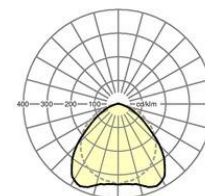

| | |
|-------------------------------|--|
| Category (ETIM): | Variable device mount |
| Type: | Device mount IP20-SDGVLB LED |
| Order number: | 18314506650 |
| Configuration: | Lamps integrated: LED, Light colour 840/neutral white (4000K), Colour rendering Ra>80; LED service life 50000h L80/B10 |
| Operating device: | Electronic driver DALI (1 pcs.) |
| System performance (W): | 47 |
| Luminaire luminous flux (lm): | 7500 |
| lm/W: | 159 |
| Ambient temperatures: | 10°C / 40°C |
| Certifications: | IP 20, protection class I, F, DIN10500/Food, Indoor, CE |
| Colour of the housing: | traffic white RAL 9016 |
| Weight (net) (kg): | 2.1 |
| Dimensions LxWxH/DxH (mm): | 1531 x 63 x 46 |
| mounting method: | Mounting rail system mounting |
| EAN-number: | 4020863336203 |
| Commodity code: | 94051098 |

SDGVLB LED 7500lm 840 • vw • DALI • 18314506650

Lighting technology
Linear.Lens.Profil-direct wide distribution
SDGVLB LED 7500 lm 840

| | |
|----------------------------|-------------|
| η_{LB} | 100 % |
| lm/W | 159 |
| $\Phi \downarrow/\uparrow$ | 99 % / 1 % |
| UGR q/l | 23.7 / 27.9 |

Dimensions LxWxH/DxH (mm): 1531 x 63 x 46
Configuration: Lamps integrated: LED, Light colour 840/neutral white (4000K), Colour rendering Ra>80; LED service life 50000h L80/B10
Luminaire luminous flux (lm): 7500
lm/W: 159
Operating device: Electronic driver DALI (1 pcs.)
System performance (W): 47
Conditions: Suitable for use in ambient temperatures of 10°C to 40°C
Certifications: IP 20, protection class I, F, DIN10500/Food, Indoor, CE