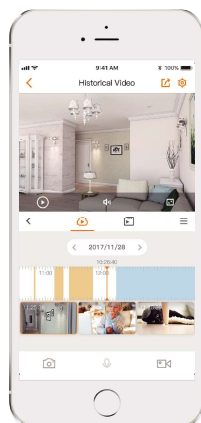

## 4MP H.265 Turret PoE Camera

T42EA delivers 4MP live monitoring with a choice of 2.8mm / 3.6 mm lens option, it supports the latest H.265 compression which can save up to 50% bandwidth and storage. Human Detection allows you to monitor what matters without receiving annoying false alerts.

-  **H.265 4MP QHD**  
See more than 1080P
-  **Human Detection**  
Quickly find human targets in you home
-  **Built-in Microphone**  
High quality microphone picks up sounds clearly while monitoring
-  **H.265 Codec**  
Save more high-quality video in less space
-  **PoE**  
An Ethernet cable provide both data connection and electric power
-  **Alarm Notification**  
Sends instant motion-activated alerts to your mobile phone
-  **Diversified Storage**  
Supports NVR, Cloud Storage or Micro SD card (up to 256GB)
-  **24/7 Protection**  
Infrared night vision for clear-as-day clarity even in pitch dark