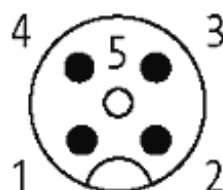

## M12 MALE 0° / M12 FEMALE 90° SHIELDED

PUR 4X0.34 shielded GRAY, UL/CSA, drag ch 7m

Male straight to female 90°  
M12 - M12, 4-pole  
shielded

Plastic housings with good resistance against chemicals and oils. The resistance to aggressive media should be individually tested for your application. Further details on request. Further cable lengths on request.

#### Illustration

Male

Female

Product may differ from Image