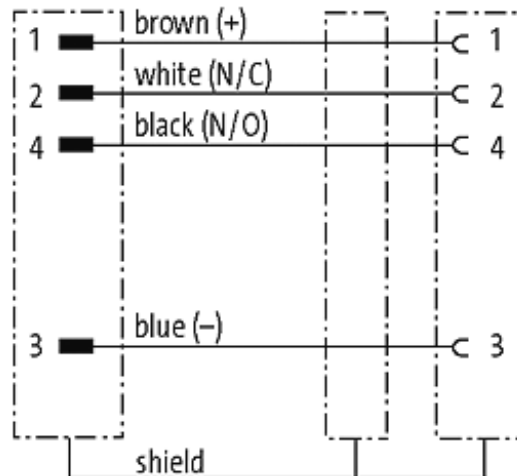

## M12 MALE 0° / M12 FEMALE 90° SHIELDED

PUR 4X0.34 shielded GRAY, UL/CSA, drag ch 7m

Male straight to female 90°  
M12 - M12, 4-pole  
shielded

Plastic housings with good resistance against chemicals and oils. The resistance to aggressive media should be individually tested for your application. Further details on request. Further cable lengths on request.

### [Link to Product](#)

#### Illustration

Male

Female

Product may differ from Image