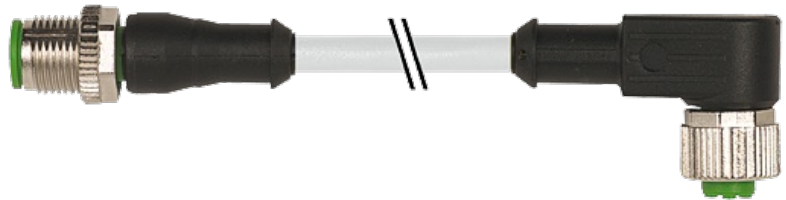

## M12 MALE 0° / M12 FEMALE 90° SHIELDED

PUR 4X0.34 shielded GRAY, UL/CSA, drag ch 7m

Male straight to female 90°  
M12 - M12, 4-pole  
shielded

Plastic housings with good resistance against chemicals and oils. The resistance to aggressive media should be individually tested for your application. Further details on request. Further cable lengths on request.

### [Link to Product](#)

#### Illustration

Male

Female

Product may differ from Image