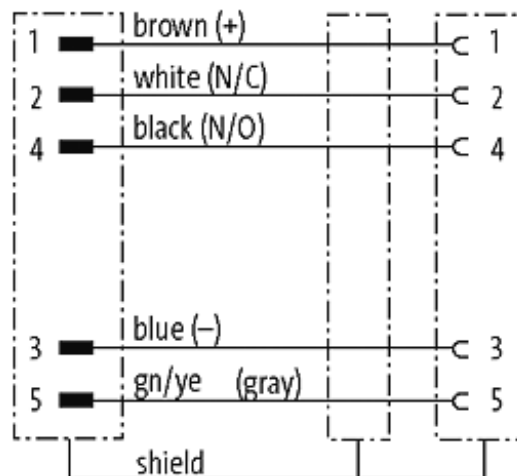

**M12 MALE 0° / M12 FEMALE 0° SHIELDED**

PUR 5X0.34 shielded bk UL/CSA, drag ch 1m

Male straight to female straight  
M12 - M12, 5-pole  
shielded

Plastic housings with good resistance against chemicals and oils. The resistance to aggressive media should be individually tested for your application. Further details on request. Further cable lengths on request.

[Link to Product](#)**Illustration**

Male

Female

Product may differ from Image