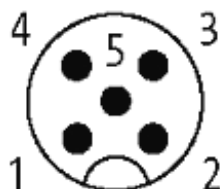

**M12 MALE 0° / M12 FEMALE 0° SHIELDED**

PUR 5X0.34 shielded bk UL/CSA, drag ch 1m

Male straight to female straight  
M12 - M12, 5-pole  
shielded

Plastic housings with good resistance against chemicals and oils. The resistance to aggressive media should be individually tested for your application. Further details on request. Further cable lengths on request.

[Link to Product](#)**Illustration**

Male

Female

Product may differ from Image