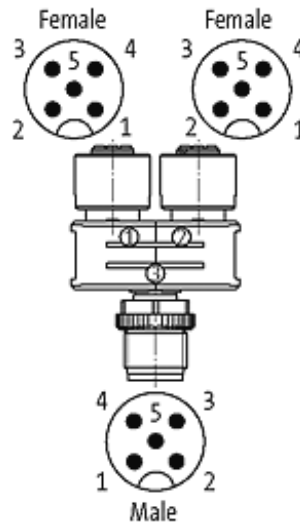

T-COUPLER SLIMLINE M12-MALE 5P./ 2X M12-FEMALE 5P.

T-coupler (Slimline) M12 - M12
5-pole
Parallel circuit

Plastic housings with good resistance against chemicals and oils. The resistance to aggressive media should be individually tested for your application. Further details on request.

[Link to Product](#)

Illustration

Product may differ from Image

Approvals

Form

41151

Technical Data

Operating voltage	max. 60 V AC/DC
Operating current per contact	max. 4 A
Locking of ports	Screw thread M12 × 1 mm (recommended torque 0.6 Nm) self-securing
Protection	IP65 and IP67 when plugged and screwed down (EN 60529)