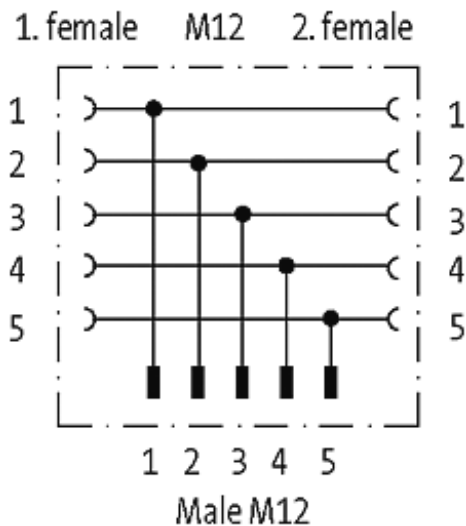

T-COUPLER SLIMLINE M12-MALE 5P./ 2X M12-FEMALE 5P.

T-coupler (Slimline) M12 - M12
5-pole
Parallel circuit

Plastic housings with good resistance against chemicals and oils. The resistance to aggressive media should be individually tested for your application. Further details on request.

[Link to Product](#)

Illustration

Product may differ from Image

Approvals

Form

41151

Technical Data

Operating voltage	max. 60 V AC/DC
Operating current per contact	max. 4 A
Locking of ports	Screw thread M12 × 1 mm (recommended torque 0.6 Nm) self-securing
Protection	IP65 and IP67 when plugged and screwed down (EN 60529)

General data

Temperature range	-25...+85 °C
-------------------	--------------

Commercial data

country of origin	DE
customs tariff number	85369010
minimum order quantity	1