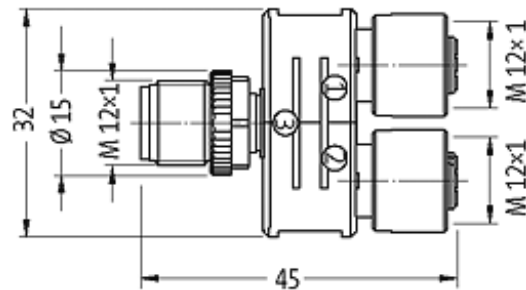

T-COUPLER SLIMLINE M12-MALE 5P./ 2X M12-FEMALE 5P.

T-coupler (Slimline) M12 - M12
5-pole
Parallel circuit

Plastic housings with good resistance against chemicals and oils. The resistance to aggressive media should be individually tested for your application. Further details on request.

[Link to Product](#)

Illustration

Product may differ from Image

Approvals

Form

41151

Technical Data

Operating voltage	max. 60 V AC/DC
Operating current per contact	max. 4 A
Locking of ports	Screw thread M12 × 1 mm (recommended torque 0.6 Nm) self-securing
Protection	IP65 and IP67 when plugged and screwed down (EN 60529)

General data

Temperature range	-25...+85 °C
-------------------	--------------

Commercial data

country of origin	DE
customs tariff number	85369010
minimum order quantity	1