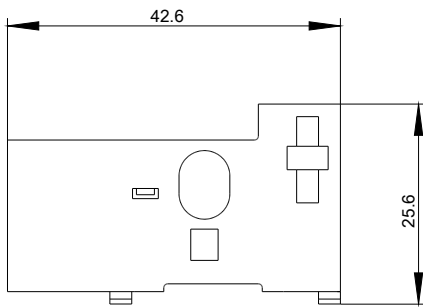

Cax online generator

<http://support.automation.siemens.com/WW/CAXorder/default.aspx?lang=en&mlfb=3RB39840>

Service&Support (Manuals, Certificates, Characteristics, FAQs,...)

<http://support.automation.siemens.com/WW/view/en/3RB39840/all>

Image database (product images, 2D dimension drawings, 3D models, device circuit diagrams, EPLAN macros, ...)

<http://www.automation.siemens.com/bilddb/index.aspx?attID9=3RB39840&lang=en>

last modified: