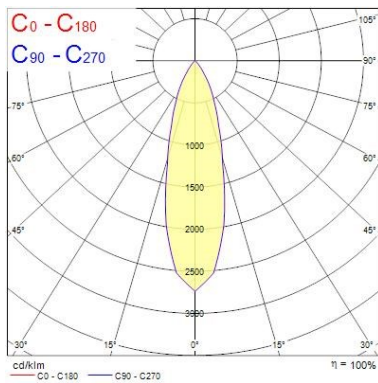

Optical data

Fixture luminous flux (lm)	1170
Luminaire efficacy (lm/W)	117
LOR (%)	100
Colour temperature (K)	4000
Light colour	Neutral White
CRI (Ra)	90
Colour Variation Initial (SDCM)	SDCM3
Adjustable chromaticity	N
Beam Angle (°)	28
Photobiological Risk Group	RG1
Luminous flux (emergency) (lm)	344

Lifetime data

Lifespan L70 B50	100000
Lifespan L80 B20	100000
Lifespan L90 B10	68500

Physical data

Housing colour	White
IP rating	IP20
IK rating	IK02
Nominal Product Height (mm)	72
Cutout Dimensions (W x L in mm or Diameter in mm)	76
Weight (kg)	0.39
Recessed Depth (mm)	72

PHOTOMETRY

Distance [m]	Cone diameter [m]	E ₀ [lx]	E ₁ [lx]	E ₂ [lx]
0.5	0.25	1289	14.2°	5873
1.0	0.51	320	14.2°	1488
1.5	0.76	143	14.2°	653
2.0	1.01	81	14.2°	367
2.5	1.27	51	14.2°	236
3.0	1.52	36	14.2°	163

Distance [m] Cone diameter [m] Illuminance [lx]
C0 - C180 (Half beam angle: 28.4°)

TECHNICAL DRAWINGS

Dimensions (mm)