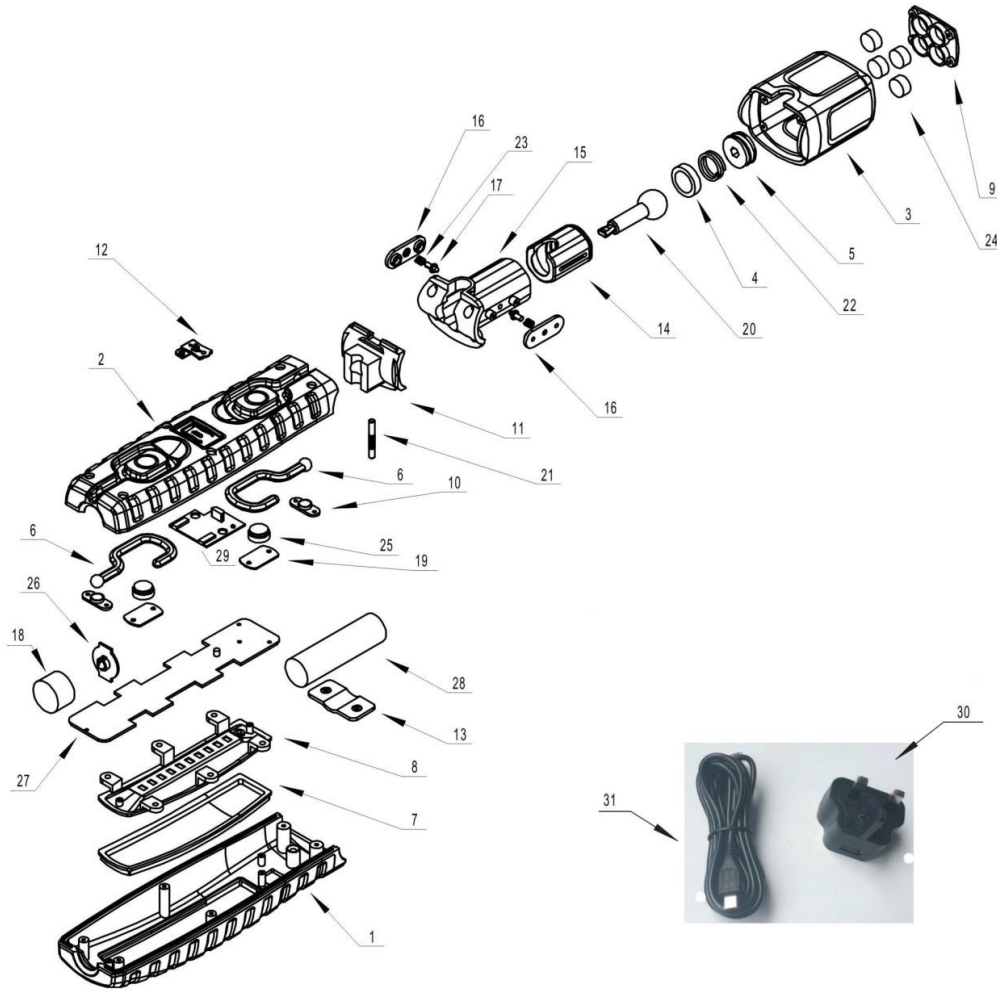

Parts Information:  
**Rechargeable 360° Inspection Lamp 10 SMD LED + 3W LED Green Lithium-ion**  
**Model No: LED360G.V2**

Item	Part No.	Description
1	LED360G.V2-01	FRONT HOUSING 'GREEN'
2	LED360G.V2-02	BACK HOUSING 'GREEN'
3	LED360G.V2-03	HANDLE 'GREEN'
4	LED360.V2-04	BALL SUPPORT (LOWER)
5	LED360.V2-05	BALL SUPPORT (UPPER)
6	LED360.V2-06	HOOK, TOP
7	LED360.V2-07	LENS, FRONT
8	LED360.V2-08	PLASTIC REFLECTOR
9	LED360.V2-09	BOTTOM COVER
10	LED360.V2-10	HOOK SUPPORT
11	LED360.V2-11	FIXED SUPPORT
12	LED360.V2-12	CHARGING SOCKET COVER
13	LED360.V2-13	BATTERY SUPPORT
14	LED360.V2-14	ROTATING SUPPORT (UPPER)
15	LED360.V2-15	ROTATING SUPPORT (LOWER)
16	LED360.V2-16	ROTATING SUPPORT

Item	Part No.	Description
17	LED360.V2-17	PIN
18	LED360.V2-18	HEAD LED LENS
19	LED360.V2-19	MAGNET SUPPORT
20	LED360.V2-20	ROTATING BALL
21	LED360.V2-21	ROTATING BALL PIN
22	LED360.V2-22	WAVE SPRING
23	LED360.V2-23	SPRING
24	LED360.V2-24	BOTTOM MAGNET
25	LED360.V2-25	BACK HOUSING MAGNET
26	LED360.V2-26	HEAD LED PCB
27	LED360.V2-27	10SMD PCB
28	LED360.V2-28	LI-ION BATTERY
29	LED360.V2-29	MICRO USB CHARGING PCB
30	LED360USB.C	USB MAINS CHARGER ONLY
31	LED3602G.41	MICRO USB WITH 5PIN CABLE