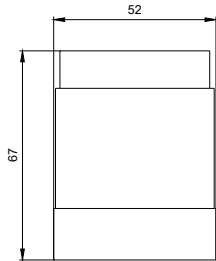

| Mechanical data:                            |    |    |
|---|----|----|
| Outer diameter of the signal column element | mm | 50 |

| Ambient conditions:                           |    |             |
|---|----|-------------|
| Ambient temperature during operation          | °C | -20 ... +50 |
| Protection class IP                           |    | IP54        |
| Design of the interface AS-interface protocol |    | Yes         |
| Height  | mm | 67          |
| Width   | mm | 52          |

**Image database (product images, 2D dimension drawings, 3D models, device circuit diagrams, EPLAN macros, ...)**

[http://www.automation.siemens.com/bilddb/cax\\_de.aspx?mfb=8WD42280BB&lang=en](http://www.automation.siemens.com/bilddb/cax_de.aspx?mfb=8WD42280BB&lang=en)