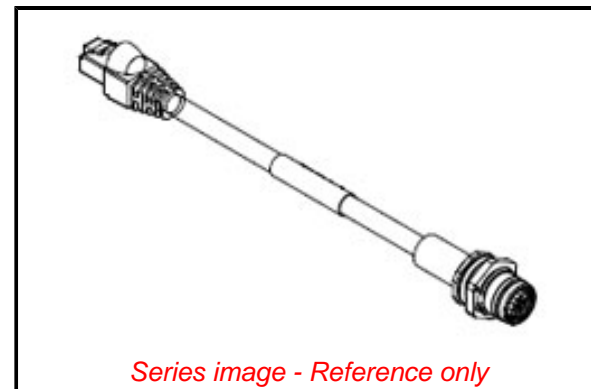

**PLEASE CHECK WWW.MOLEX.COM FOR LATEST PART INFORMATION**

**Part Number:** [1300580025](#)  
**Status:** **Active**  
**Description:** Ultra-Lock (M12) D-Coded to RJ-45 Adapter, Straight to Straight, 4 PoleFemale to RJ45 Male, 1.0m (3.28') Length

**Physical**

Coupling Type Push to Lock  
 Gender Female-Male  
 Keyway D-coded  
 Length 1.0m  
 Material - Component Nylon  
 Mounting Thread Size N/A  
 Net Weight 150.000/g  
 Orientation Straight  
 Panel Mount N/A  
 Poles 4  
 Temperature Range - Operating N/A  
 Wire Size AWG N/A  
 Wire/Cable Type N/A

**Electrical**

Current - Maximum per Contact N/A  
 Voltage - Maximum N/A

**Material Info**

Engineering Number ERWPAB3002M010

**Reference - Drawing Numbers**

Sales Drawing SD-130054-002

*Series image - Reference only*