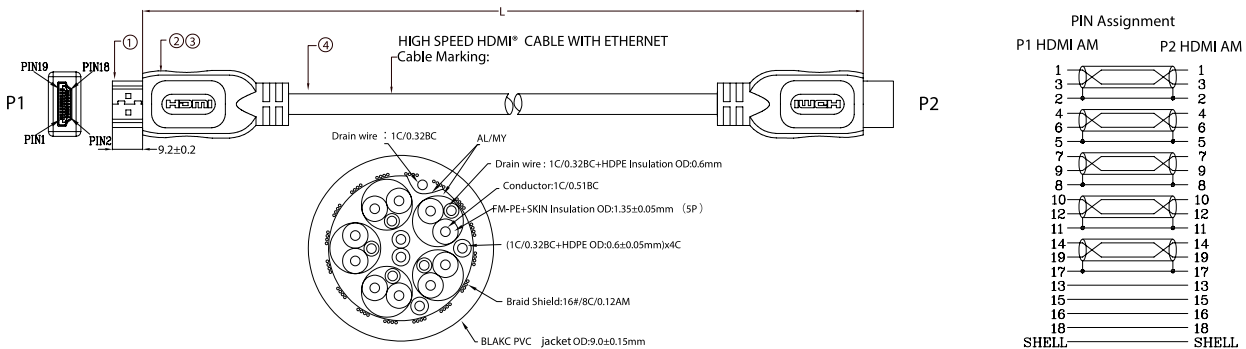

Premium High Speed 4K UHD HDMI Lead with Ethernet

pro-SIGNAL

Specifications

Connector Type A	: HDMI A Plug
Connector Type B	: HDMI A Plug
Contact Resistance	: 3Ω Max.
Insulation Resistance	: 5MΩ Min.
Hi-Pot Test	: DC 300V/10ms
Jacket Colour	: Black

Diagram

No.	Part Name	Description	Unit
1	Plug	HDMI AM 19P Pin:G/F, Shell : Gold plated	2 pcs
2	Model	PE, Nature Colour	g
3		Black PVC 45P	
4	Cable	HDMI 30AWG BC 19+1 [(1/0.23BC*1P+D1/0.23BC+AL/MY)*5P+1/0.23BC*4C] +AL+D1/0.23BC+B64/0.12AM+Black PVC OD:9 ±0.15mm	-

Part Number Table

Description	Length "L" (mm)	Part Number
Premium High Speed 4K UHD HDMI Lead with Ethernet, Male to Male, Gold Contacts, Black	10000±100	PSG3008-HDMI-10

Dimensions : Millimetres

Important Notice : This data sheet and its contents (the "Information") belong to the members of the AVNET group of companies (the "Group") or are licensed to it. No licence is granted for the use of it other than for information purposes in connection with the products to which it relates. No licence of any intellectual property rights is granted. The Information is subject to change without notice and replaces all data sheets previously supplied. The Information supplied is believed to be accurate but the Group assumes no responsibility for its accuracy or completeness, any error in or omission from it or for any use made of it. Users of this data sheet should check for themselves the Information and the suitability of the products for their purpose and not make any assumptions based on information included or omitted. Liability for loss or damage resulting from any reliance on the Information or use of it (including liability resulting from negligence or where the Group was aware of the possibility of such loss or damage arising) is excluded. This will not operate to limit or restrict the Group's liability for death or personal injury resulting from its negligence. pro-SIGNAL is the registered trademark of Premier Farnell Limited 2019.