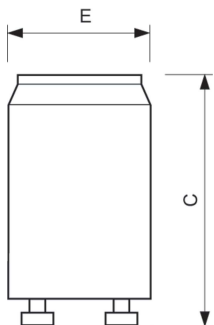

### Product data

Operating and Electrical		Full product code	
Power Consumption	18 75 W	Order code	926000192703
Voltage (Nom)	220-240 V	Material Nr. (12NC)	926000192703
Mechanical and Housing		Numerator - Quantity Per Pack	1
Housing Color	Blue	EAN/UPC - Product/Case	8711500764973
Product Data		Numerator - Packs per outer box	500
Order product name	S10E 18-75W SIN 220-240V BL/20X25CT	EAN/UPC - Case	8711500875884
Full product name	S10E 18-75W SIN 220-240V BL/20X25CT		

### Dimensional drawing

Product	C (max)	E (max)
S10E 18-75W SIN 220-240V BL/20X25CT	40.3 mm	21.5 mm