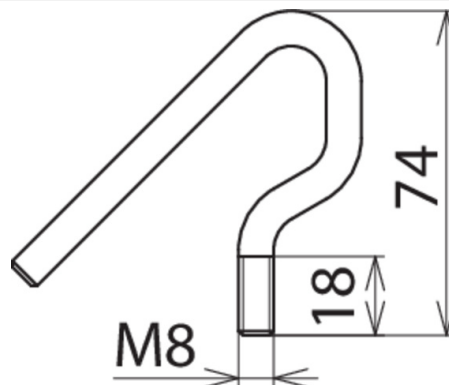

EL M8 H PHE (766 923)

Figure without obligation

Figure without obligation

Type	EL M8 H PHE
Part No.	766 923
Application	For overhead lines only
Material	St/gal Zn
Weight	71 g
Customs tariff number (Comb. Nomenclature EU)	90309000
GTIN	4013364074590
PU	1 pc(s)