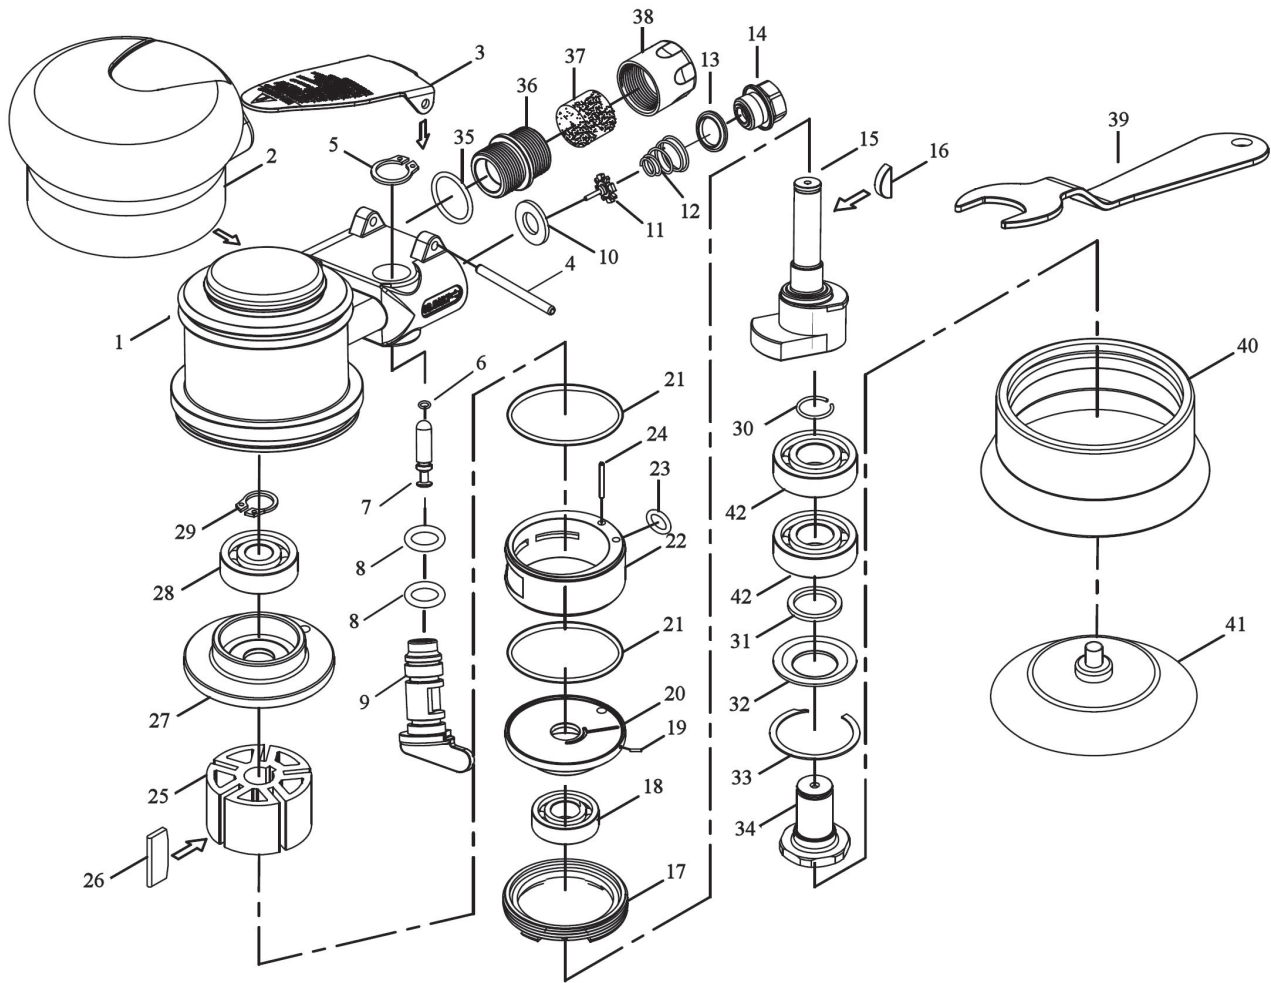

Parts Information:
Air Palm Orbital Sander Ø75mm
Model No: GSA003

Item	Part No.	Description
1	GSA003.01	HOUSING
2	GSA003.02	HOUSING COVER
3	GSA003.03	TRIGGER
4	GSA003.04	STRAIGHT PIN
5	GSA003.05	SNAP RING
6	GSA003.06	O-RING (3x1.5)
7	GSA003.07	PIN
8	GSA003.08	O-RING (9.5x1.8)
9	GSA003.09	VALVE KNOB
10	GSA003.10	SWITCH VALVE RING
11	GSA003.11	SWITCH VALVE
12	GSA003.12	SPRING
13	GSA003.13	BUSHING
14	GSA003.14	AIR INLET CONNECTOR
15	GSA003.15	DRIVE SHAFT
16	GSA003.16	WOODRUFF KEY (3x5x13)
17	GSA003.17	LOCK NUT
18	B/6001ZZ	BEARING 6001ZZ
19	GSA003.19	STRAIGHT PIN (2.5x6)
20	GSA003.20	FRONT CYLINDER HEAD
21	GSA003.21	O-RING (38x1.5)

Item	Part No.	Description
22	GSA003.22	CYLINDER
23	GSA003.23	O-RING
24	GSA003.24	STRAIGHT PIN (3x28)
25	GSA003.25	ROTOR
26	GSA003.26	ROTOR BLADE
27	GSA003.27	REAR CYLINDER HEAD
28	B/6000ZZ	BEARING 6000ZZ
29	GSA003.29	SNAP RING
30	GSA003.30	E-RING
31	GSA003.31	SEALING RING
32	GSA003.32	V-GASKET
33	GSA003.33	RETAINING RING
34	GSA003.34	BALANCING SHAFT
35	GSA003.35	O-RING (15x1.8)
36	GSA003.36	MUFFLER CONNECTOR
37	GSA003.37	MUFFLER FILTER
38	GSA003.38	MUFFLER COVER
39	GSA003.39	WRENCH
40	GSA003.40	DUST COLLECTION BAG
41	GSA003.41	3" PAD 5/16"UNF
42	B/6900ZZ	BEARING 6900ZZ