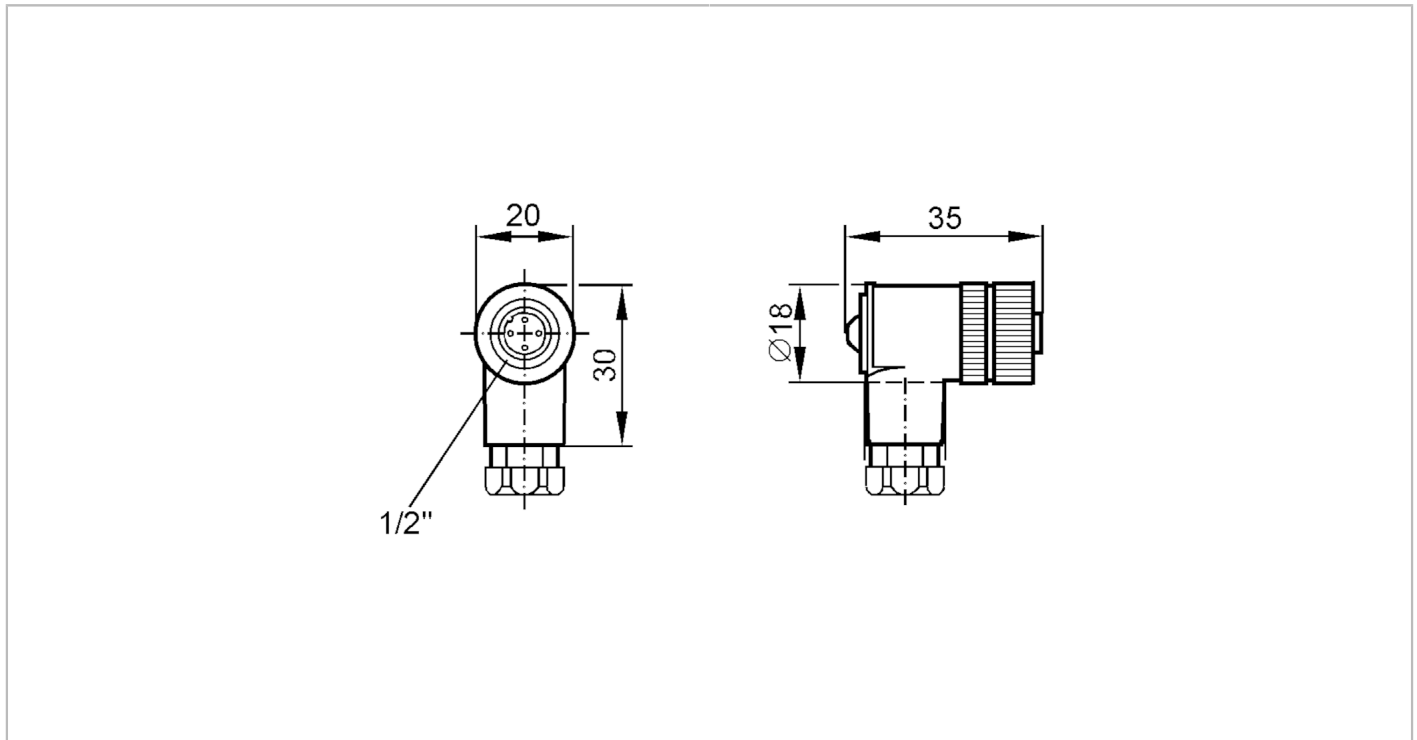

E11795

Wirable socket

SDOAA030MSSFKPG

Application	
Special feature	Free from silicone; Gold-plated contacts
Free from silicone	yes
Electrical data	
Operating voltage [V]	< 250 AC
Max. current load total [A]	4; (...40 °C)
Operating conditions	
Ambient temperature [°C]	-25...85
Protection	IP 67
Mechanical data	
Weight [g]	25
Dimensions [mm]	35 x 20 x 30
Materials	PA
Material nut	brass, nickel-plated
Remarks	
Pack quantity	1 pcs.
Electrical connection	
terminals: ...0.75 mm ² ; Cable sheath: Ø 4...6 mm	
Electrical connection - socket	
Connector: 1 x 1/2", angled; Moulded body: PA; Locking: brass, nickel-plated; Contacts: gold-plated	