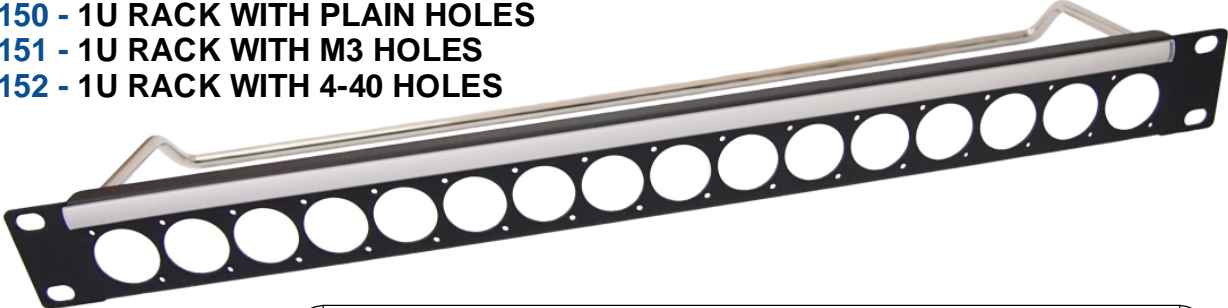

CLIFF

1U RACKS

16 holes of Ø24mm with cable bar and label strip

VARIANTS

- CP30150 - 1U RACK WITH PLAIN HOLES
- CP30151 - 1U RACK WITH M3 HOLES
- CP30152 - 1U RACK WITH 4-40 HOLES

LOADED RACKS

- CP30170 - 1U Rack loaded with 16 x 75Ω Insulated BNC Connectors. M3 holes.
- CP30171 - 1U Rack loaded with 16 x 75Ω Insulated BNC Connectors. #4-40 holes.