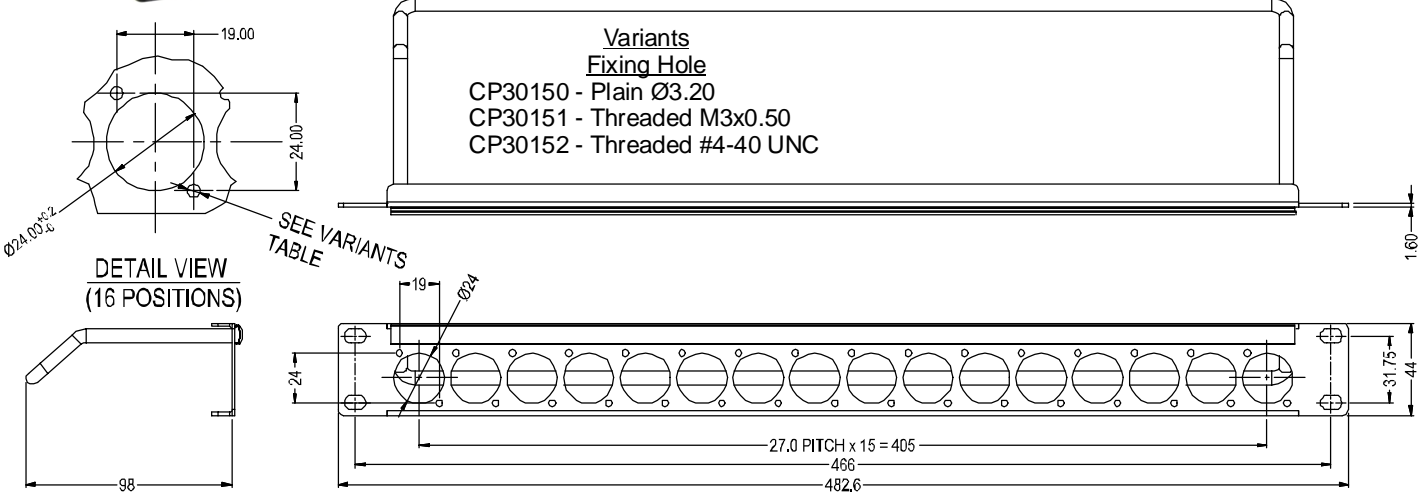

CLIFF

1U RACKS

16 holes of Ø24mm with cable bar and label strip

VARIANTS

- CP30150 - 1U RACK WITH PLAIN HOLES
- CP30151 - 1U RACK WITH M3 HOLES
- CP30152 - 1U RACK WITH 4-40 HOLES

LOADED RACKS

- CP30170 - 1U Rack loaded with 16 x 75Ω Insulated BNC Connectors. M3 holes.
- CP30171 - 1U Rack loaded with 16 x 75Ω Insulated BNC Connectors. #4-40 holes.