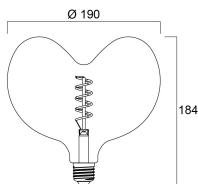

TECHNICAL DRAWINGS