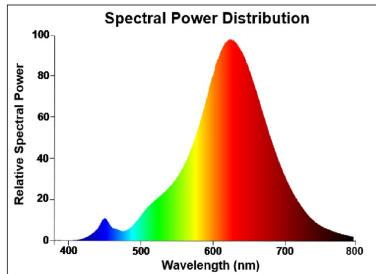

### Optical data

Luminous flux (lm)	250
Luminous flux (Rated) (lm)	250
Colour temperature (K)	2000
Light colour	Candlelight
CRI (Ra)	80
Colour Variation Initial (SDCM)	SDCM6
Photobiological Risk Group	RG0
Lumen maintenance at end of nominal life (%)	70

## PHOTOMETRY