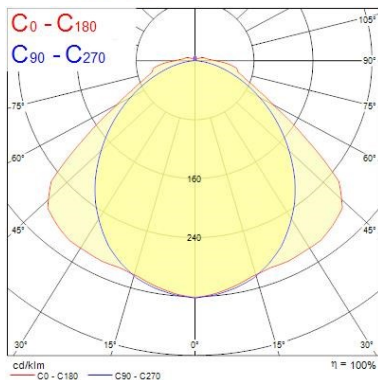

Sylproof Superia LED G3 Emergency SYLPROOF SUPERIA LED G3 1500mm Twin 4K E3 0048723

Packaging

Single packaging type	Carton
Product EAN number	5410288487236
Packaging single length / height (cm)	137.2
Packaging single width (cm)	11.6
Packaging single depth (cm)	8.4
DUN14 (outer)	05410288487236
Units per outer package	1
Packaging outer length / height (cm)	137.2
Packaging outer width (cm)	11.6
Packaging outer depth (cm)	8.4

Safety data

Optimal operating condition (°C)	0-30
Dry applications use only	No

PHOTOMETRY

TECHNICAL DRAWINGS