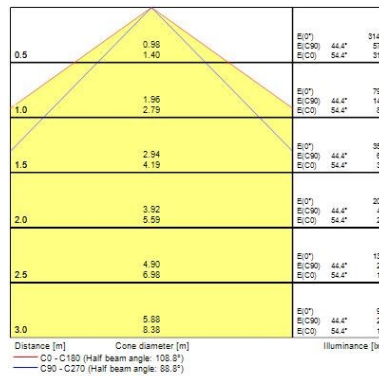

Sylproof Superia LED G3 Emergency SYLPROOF SUPERIA LED G3 1500mm Twin 4K E3 0048723

Packaging

Single packaging type	Carton
Product EAN number	5410288487236
Packaging single length / height (cm)	137.2
Packaging single width (cm)	11.6
Packaging single depth (cm)	8.4
DUN14 (outer)	05410288487236
Units per outer package	1
Packaging outer length / height (cm)	137.2
Packaging outer width (cm)	11.6
Packaging outer depth (cm)	8.4

Safety data

Optimal operating condition (°C)	0-30
Dry applications use only	No

PHOTOMETRY

TECHNICAL DRAWINGS