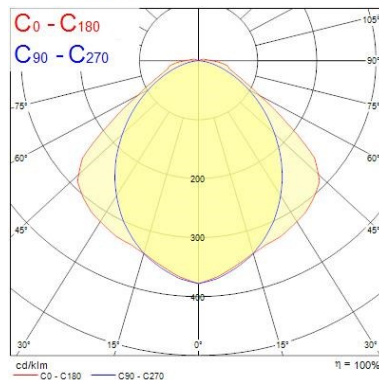

Sylproof Superia LED G3 Emergency SYLPROOF SUPERIA LED G3 1500mm Twin 4K E3 0048723

Packaging

Single packaging type	Carton
Product EAN number	5410288487236
Packaging single length / height (cm)	137.2
Packaging single width (cm)	11.6
Packaging single depth (cm)	8.4
DUN14 (outer)	05410288487236
Units per outer package	1
Packaging outer length / height (cm)	137.2
Packaging outer width (cm)	11.6
Packaging outer depth (cm)	8.4

Safety data

Optimal operating condition (°C)	0-30
Dry applications use only	No

PHOTOMETRY

TECHNICAL DRAWINGS