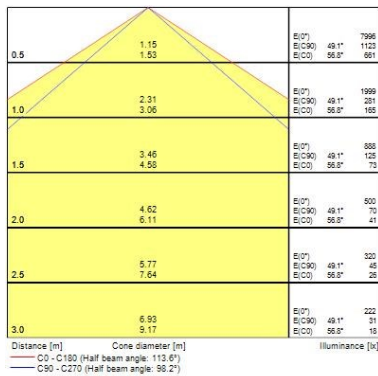

Sylproof Superia LED G3 Emergency SYLPROOF SUPERIA LED G3 1500mm Twin 4K E3 0048723

Packaging

Single packaging type	Carton
Product EAN number	5410288487236
Packaging single length / height (cm)	137.2
Packaging single width (cm)	11.6
Packaging single depth (cm)	8.4
DUN14 (outer)	05410288487236
Units per outer package	1
Packaging outer length / height (cm)	137.2
Packaging outer width (cm)	11.6
Packaging outer depth (cm)	8.4

Safety data

Optimal operating condition (°C)	0-30
Dry applications use only	No

PHOTOMETRY

TECHNICAL DRAWINGS