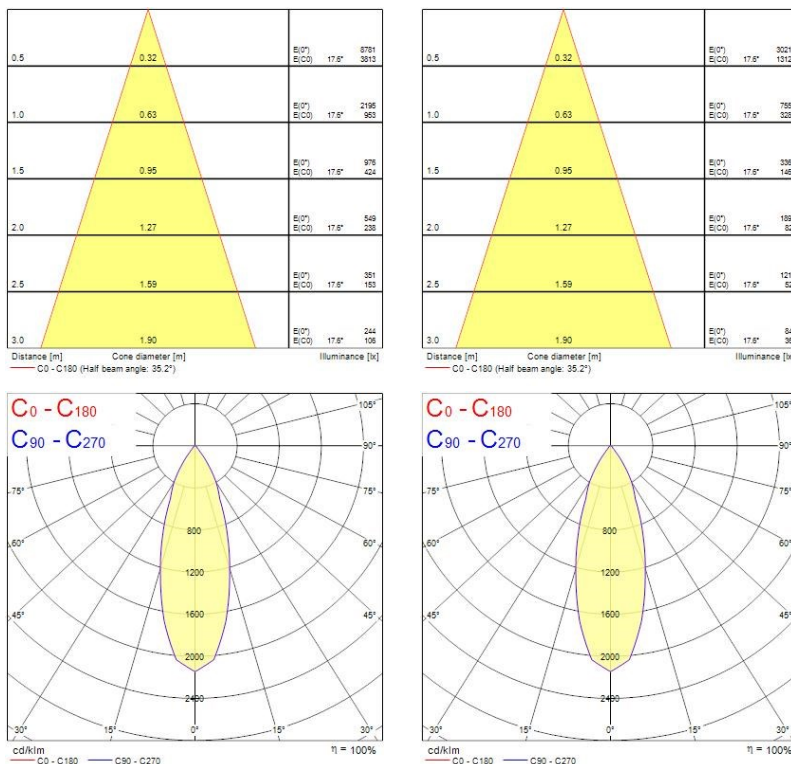

Myriad Deco - Housing only

MYRIAD DECO HOUSING FLOOD 4000K PHDM EM SILVER REF
2057979

Nominal Product Height (mm)	72
Cutout Dimensions (W x L in mm or Diameter in mm)	76
Weight (kg)	1.39
Recessed Depth (mm)	72

Packaging

Single packaging type	Carton
Product EAN number	5025768579792
Packaging single length / height (cm)	17.5
Packaging single width (cm)	15.0
Packaging single depth (cm)	17.5
DUN14 (outer)	05025768579792
Units per outer package	1
Packaging outer length / height (cm)	17.5
Packaging outer width (cm)	15.0
Packaging outer depth (cm)	17.5

PHOTOMETRY

TECHNICAL DRAWINGS