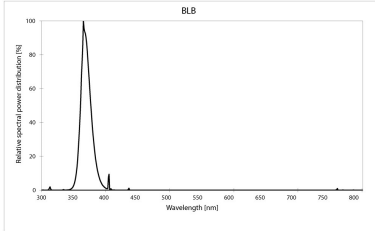

Blacklight BL368 Linear T8

F25W T8 BL368 18"
0002166

Light colour	BL368 Blacklight
Adjustable chromaticity	N

Electrical data

Wattage (W)	25.00
Current (A)	0.6
Mains voltage (V)	230-240V
Control gear required	Yes
Transformer required	No
Dimmable	No

Lifetime data

Average life (Nominal) (h)	10000

Physical data

Nominal Product Length (mm)	450.0
Nominal Product Diameter (mm)	26
Max. Length base to base (mm) - A	437.4
Length base to pin Min-Max (mm) - B	442.1-444.5
Max. Lamp Length (mm) - C/L	451.6
Max. Lamp Diameter (mm) - D	28.0
Weight (kg)	0.063

Packaging

Single packaging type	Carton
Product EAN number	5410288021669
Packaging single length / height (cm)	45.2
Packaging single width (cm)	2.9
Packaging single depth (cm)	2.8
DUN14 (outer)	15410288021666
Units per outer package	25
Packaging outer length / height (cm)	48.0
Packaging outer width (cm)	15.5
Packaging outer depth (cm)	15.0

Safety data

Lamp mercury content (mg)	2.80
Optimal operating condition (°C)	-15-40
Breakage cleaning instructions	Applicable
Recommendation for disposal at end of life	Applicable
Special purpose lamp	Yes
Intended purpose	Flykilling - Insect attraction
Suitable for household illumination	No
Safety message	Not suitable for household

PHOTOMETRY

Blacklight BL368 Linear T8 *F25W T8 BL368 18"* 0002166

TECHNICAL DRAWINGS