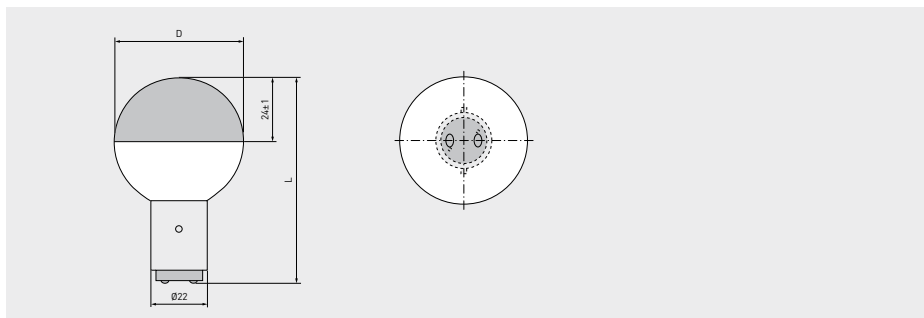

Standard lamps
Dental technology

For special features, specific benefits and areas of use see page 104

Article no.	Description	V	W	Am- perage	Cap	Bulb diameter D max. mm	Total length L max. mm	Light centre length mm	Lumi- nous flux lm	Average life h	Individual life h (<2% malfunction)	Burning position	PU
00936034	110V 50W BX22d matt/mirror	110	50		BX22d	50	86		300	1,000			
00936037	220V 50W BX22d matt/mirror	220	50		BX22d	50	82		370	1,000			
00936010	220-240V 50W BX22d matt/mirror	220-240	50		BX22d	50	82		370	1,000			