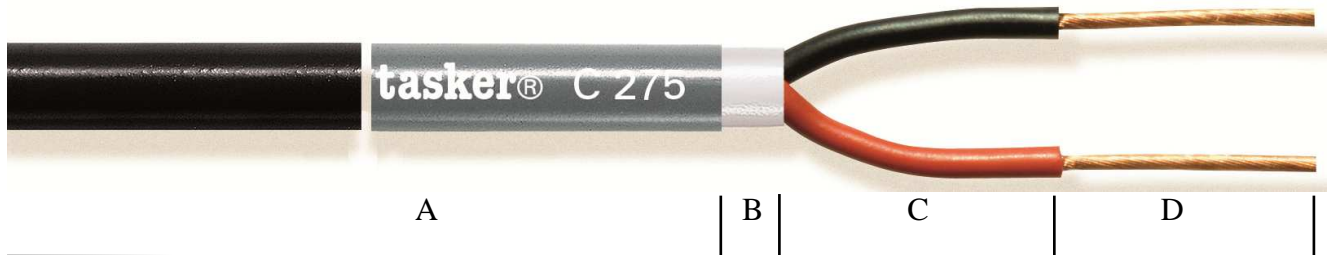

Technical Datasheet

tasker® C275 – 2x1,50 mm²

Flexible Double Density Sheath Speaker Cable

CATEGORY **Flexible Speaker Cable (See Audio Catalogue)**

- A:** First Soft **PVC** sheath - available in different color.
Outer cable Ø: 8,00 (±0,10) mm.
- B:** Second Soft **PVC** Sheath with different density.
- C:** Core Insulation with a Third PVC Sheath, colored one Red and one Black.
Nom. Ø: 3,00 (±0,10) mm.
- D:** O.F.C. red copper formation 48x0,20 mm.
Nom. Cross section 2x1,50 mm².

MARKING **tasker® C275 2x1,50 – 16 AWG O.F.C. Speaker Cable Loudspeakers**
 Cable - Made In Italy

CUSTOM This product is also available in **L.S.Z.H.** polymer, **PE, PUR**, with or without **Steel Armor**.