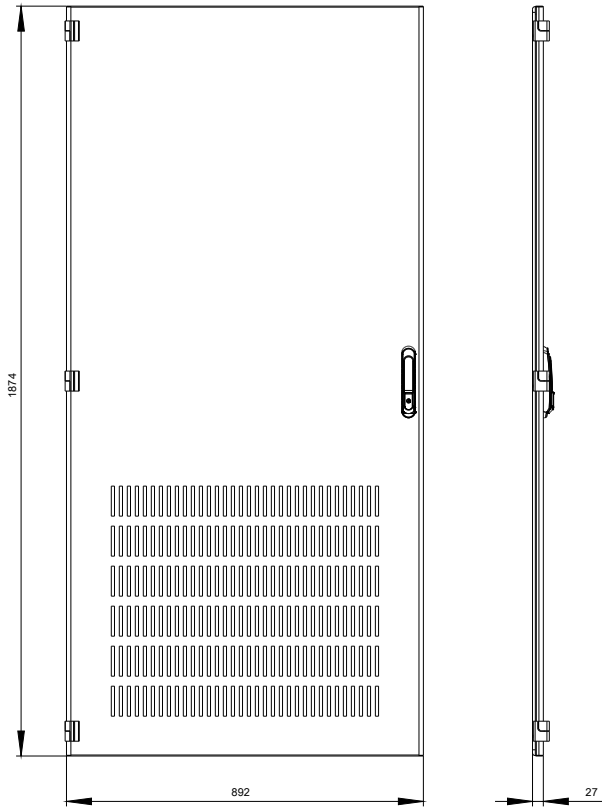

Information- and Downloadcenter (Catalogs, Brochures,...)

<http://www.siemens.com/lowvoltage/catalogs>

Industry Mall (Online ordering system)

<https://eb.automation.siemens.com/mall/en/WW/Catalog/Product/8MF10902UT151BA2>

Service&Support (Manuals, Certificates, Characteristics, FAQs,...)

<http://support.automation.siemens.com/WW/view/en/8MF10902UT151BA2/all>

Image database (product images, 2D dimension drawings, 3D models, device circuit diagrams, ...)

<http://www.automation.siemens.com/bilddb/cax_en.aspx?mfb=8MF10902UT151BA2>

CAX-Online-Generator

<http://www.siemens.com/cax>

Tender specifications

<http://ausschreibungstexte.siemens.com/tiplv>