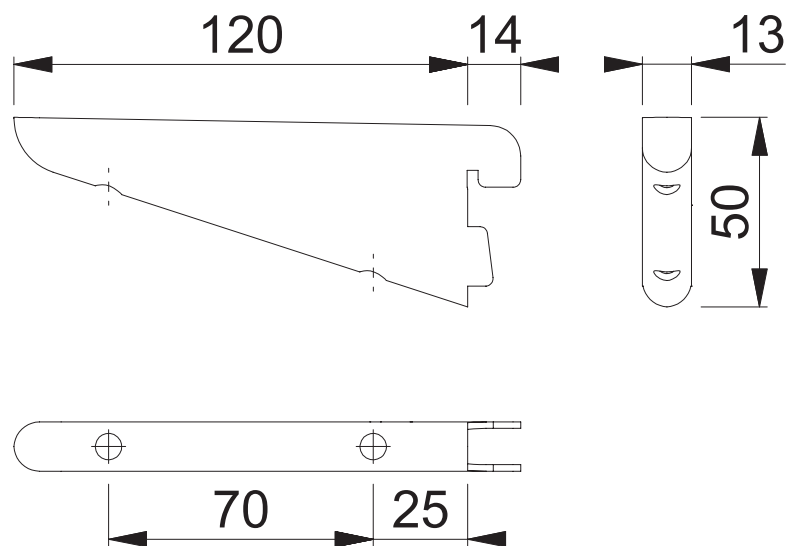

AR-B120 (120mm Bracket)

These documents are property of HOPPE (UK), Wolverhampton and are protected by both copyright and fair trade law. Any reproduction, reprint, copying, passing on to third parties and whichever use of these documents or parts thereof is prohibited, except with prior written consent of HOPPE.

Scale 1:2	Name J. Renhard	Date 10.03.15	Drawing No: c9502001e001	ARRONE The Complete Range
--------------	--------------------	------------------	-----------------------------	-------------------------------------