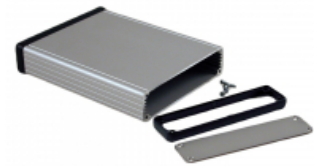

Quality Products. Service Excellence.

Extruded Aluminum Enclosures *1455 Series*

Anodize Finish, Sliding Belly Plates, Plastic or Metal End Plates

Key Features

- Designed to house P.C. boards or for equipment interfacing.
- Sized for standard Eurocards.
- P.C. boards mount horizontally by sliding into internal slots extruded into the enclosure body.
- Rugged body constructed from extruded aluminum with a minimum thickness of .06" (1.5 mm).
- Extruded body includes a slide removable "belly" plate - except in smaller sizes "A" through "D"

Includes

- Versions with metal end plates includes two aluminum end panels - finish matched to extruded aluminum body - and two black ABS plastic bezels (your option to install).
- Versions with plastic end plates includes two all-plastic end caps.
- Extruded aluminum body - choice of clear, black, blue or red anodized finish
- Self adhesive rubber feet. Replacements are available - order part number **1421T2CL** (pack of 24).
- All hardware - end panel screws are #6 x 3/8" TTT - thread rolling, steel screws with a #4 flat head phillips drive. Zinc plate finish - either clear or black (black screws are used on the black, blue & red models).
- For black replacement screws (quantity 100) order part number **1455MS100BK**
- For clear replacement screws (quantity 100) order part number **1455MS100**
- NOTE: Recommended screw torque is 5 lbf-in

Photo Features

Black Anodized Enclosure

Red Anodized Enclosure

Blue Anodized Slimline Enclosure

Most models feature a slide out belly plate. All models include rubber feet.

Accessory panels and bezels allow for mixing and matching of colors.

All models sold as a complete enclosure and feature card slots for easy installation and assembly of PC boards.

Accessories

Plastic Bezels and End Caps

Extra plastic bezels and end caps are sold in packs of (2) and (10) and are available in black, red, yellow, transparent red, and transparent blue.