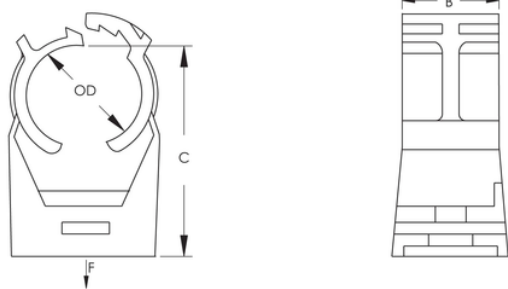

SUPERKLIP, 0.77"–0.86", 1/2" RIGID, 1/2" COPPER TUBE

CATALOG NUMBER

389004

FEATURES

Closes and locks automatically when the pipe, tube or cable is inserted

One-piece clamp for fast and convenient installation

Outer Diameter: 19.5 – 21.8 mm

Pipe Size: 1/2"

B: 20 mm

C: 39.4 mm

Static Load: 200 N

DIAGRAMS

WARNING

nVent products shall be installed and used only as indicated in nVent's product instruction sheets and training materials. Instruction sheets are available at www.nvent.com and from your nVent customer service representative. Improper installation, misuse, misapplication or other failure to completely follow nVent's instructions and warnings may cause product malfunction, property damage, serious bodily injury and death and/or void your warranty.