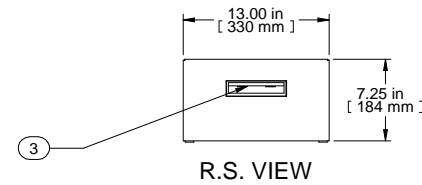

SECTION A-A

TOP VIEW

ISOMETRIC

L.S. VIEW

FRONT VIEW

R.S. VIEW

BOTTOM VIEW

Item Number	Title	Quantity
1	RCBS - BOTTOM	1
2	RCBS - TOP & SIDES	1
3	BLACK PLASTIC HANDLE	2
4	PLUG BUMPER	4

PART NUMBERS	
RCBS1900513BK1	PAINTED BLACK TEXTURED
RCBS1900513CG1	PAINTED CONT. GRAY TEXTURED
RCBS1900513LG1	PAINTED RAL7035 TEXTURED

**NOTES**  
 Shipped with a starter pack of 10-32 clip nuts and matching quantity 1421ABK black screws.