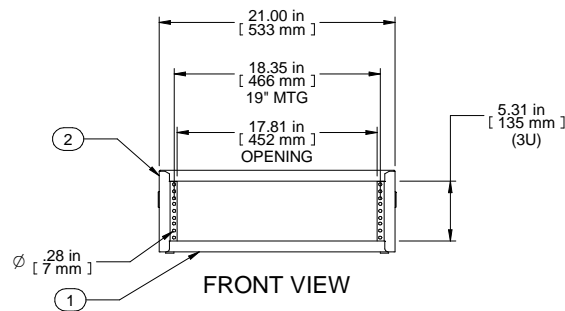

SECTION A-A

TOP VIEW

ISOMETRIC

L.S. VIEW

FRONT VIEW

R.S. VIEW

BOTTOM VIEW

Item Number	Title	Quantity
1	RCBS - BOTTOM	1
2	RCBS - TOP & SIDES	1
3	BLACK PLASTIC HANDLE	2
4	PLUG BUMPER	4

PART NUMBERS	
RCBS1900513BK1	PAINTED BLACK TEXTURED
RCBS1900513CG1	PAINTED CONT. GRAY TEXTURED
RCBS1900513LG1	PAINTED RAL7035 TEXTURED

**NOTES**  
 Shipped with a starter pack of 10-32 clip nuts and matching quantity 1421ABK black screws.

**Français**  
 Pour tous les détails sur nos produits, svp veuillez consulter notre site [www.hammondmfg.com](http://www.hammondmfg.com)  
 Data subject to change without notice. Isometric drawing not to scale.  
 Les données sont sujettes à changement sans préavis.