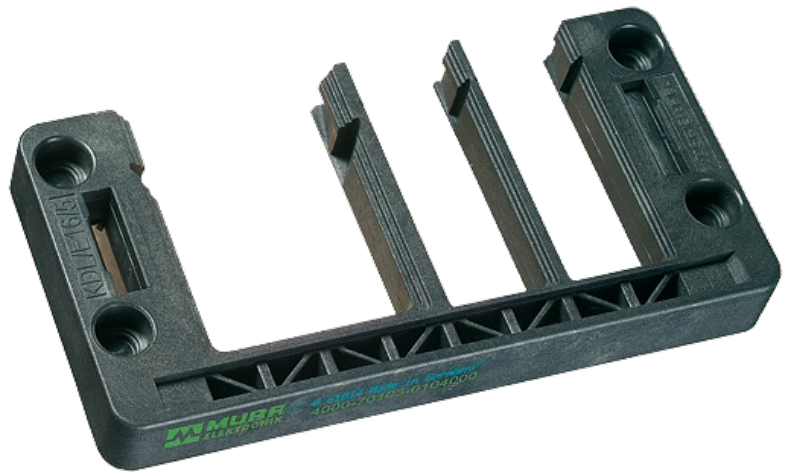

MODLINK MSDD CABLE ENTRY SYSTEM

KDL/E 16/8

Size 16
for 8 cables (0 large, 8 small)

For sale only in packing units

[Link to Product](#)

Illustration

Product may differ from Image

Approvals

General data

Protection	IP54
Housing	Polyamide
Dimensions outside (H x W x D)	116 x 58 x 14 mm
Dimensions H x W x D	116x58x14 mm
Temperature range	-40...+80 °C

Commercial data

country of origin	DE
customs tariff number	39269097
minimum order quantity	1