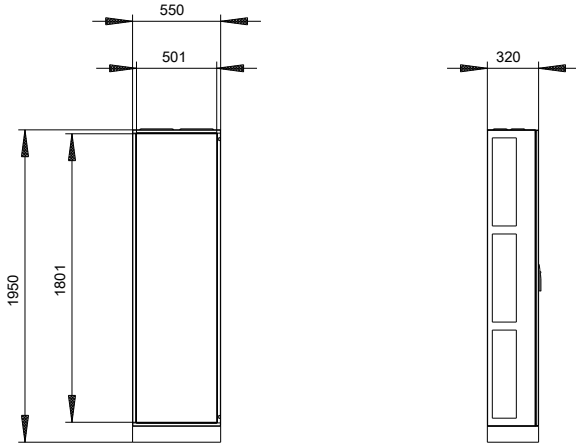

Industry Mall (Online ordering system)

<https://eb.automation.siemens.com/mall/en/WW/Catalog/Product/8GK13238KP24>

Service&Support (Manuals, Certificates, Characteristics, FAQs,...)

<http://support.automation.siemens.com/WW/view/en/8GK13238KP24/all>

Image database (product images, 2D dimension drawings, 3D models, device circuit diagrams, ...)

<http://www.automation.siemens.com/bilddb/cax_en.aspx?mfb=8GK13238KP24>

CAX-Online-Generator

<http://www.siemens.com/cax>

Tender specifications

<http://ausschreibungstexte.siemens.com/tiplv>

last modified:

11.03.2015