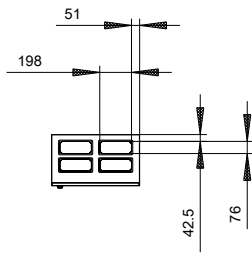

Industry Mall (Online ordering system)

<https://eb.automation.siemens.com/mall/en/WW/Catalog/Product/8GK13238KP24>

Service&Support (Manuals, Certificates, Characteristics, FAQs,...)

<http://support.automation.siemens.com/WW/view/en/8GK13238KP24/all>

Image database (product images, 2D dimension drawings, 3D models, device circuit diagrams, ...)

<http://www.automation.siemens.com/bilddb/cax_en.aspx?mfb=8GK13238KP24>

CAX-Online-Generator

<http://www.siemens.com/cax>

Tender specifications

<http://ausschreibungstexte.siemens.com/tiplv>

last modified:

11.03.2015