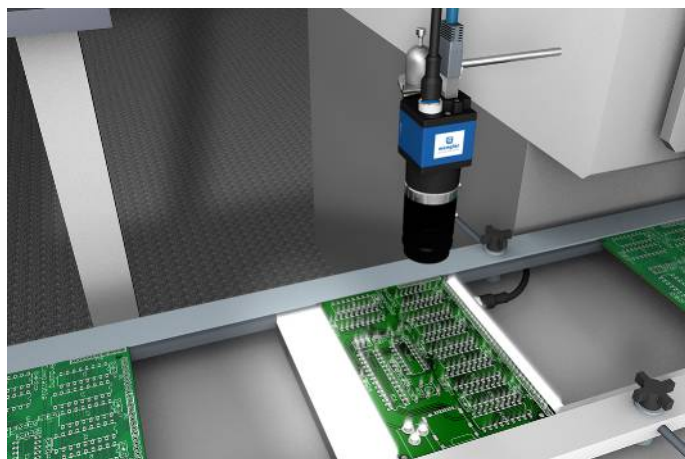

# Lens

for Digital Camera and weQube with C mount

## LAC9-14-K01

Part Number

- Adjustable aperture
- Adjustable focus
- Fixed focal length lens with C mount threaded connection

Fixed focal length lenses with C mount threaded connection can be used, for example, on Smart Cameras with C mount connection. Adjustable f-stops and adjustable focus offer greatest possible variability for the implementation of complex vision applications.

#### Mechanical Data

Lens thread C-Mount

Aperture adjustable

Aperture arrestable

Adjustable Range Aperture F 1,4...16

Minimum object distance 100 mm

Filter Screw Size M27 × 0,5 mm

Temperature Range -10...50 °C