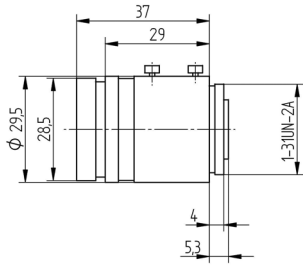

#### Optical Data

Focal Distance 9 mm

#### Mechanical Data

Lens thread C-Mount

Aperture adjustable

Aperture arrestable

Adjustable Range Aperture F 1,4...16

Minimum object distance 100 mm

Filter Screw Size M27 × 0,5 mm

Temperature Range -10...50 °C

### Complementary Products

Allen Key with Threaded Pins Z0070

Protective Housing ZSZ-0x-01

All dimensions in mm (1 mm = 0.03937 Inch)