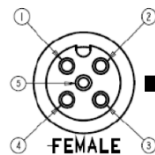

C5C06UXXX

(M12 Cordset, 5 Position, 22 AWG Shielded, Female Straight to Free End)

Pin Out		
End 1	Color	End 2
1	Brown	Free End
2	White	
3	Blue	
4	Black	
5	Grey	

- Mueller's C5C06UXXX is an M12 5-pin single ended, shielded instrumentation cable with a straight female connector on one end and free at the other.
- Keyway – A Coding
- Utilizes a 5-conductor 22 AWG PVC-insulated, shielded cable.
- Ratings:
 - Current: 4 A
 - Voltage: 250 V AC/DC
- Material:
 - Coupling Nuts – Nickel Plated Brass
 - Pins/Contacts – Gold Plated Brass
- Length: The "U" in the model number represents unit of measurement. Either: Meters (M), Feet (F)
- Length: The "XXX" in the model number represents length. Standard lengths are 2, 5, and 10 meters. Any other lengths available upon request.
- Meets Standard: IEC 61076-2-101
- Protection Class: IEC IP68
- RoHS 3 Compliant