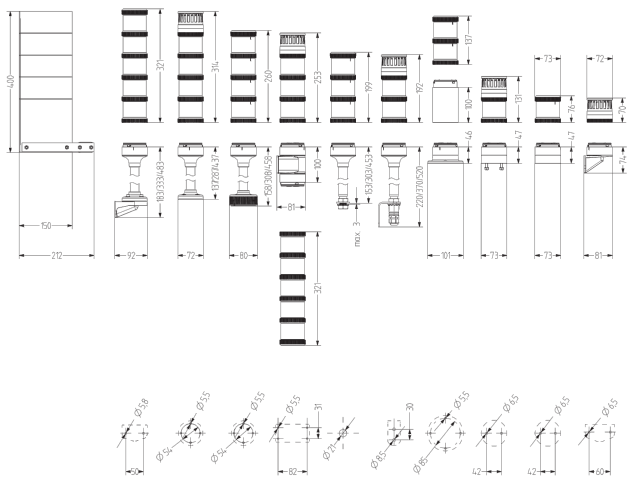

XDC

XDC LED steady beacon module

- LED steady light beacon module for Eco-Modul 70 modular signal tower
- High-luminosity, maintenance-free LED steady light beacon
- Reduced power consumption, resistant to vibrations, long service life
- High degree of protection IP66, UL 4/4X/13
- Very good price-performance ratio

Technical data

Leakage current	0,003 A
Beacon type	LED steady beacon
Duty cycle	100 %
Operating temperature	-30 °C / +60 °C
Degree of protection	IP66 & UL Type 4/4x/13
Weight	80 g