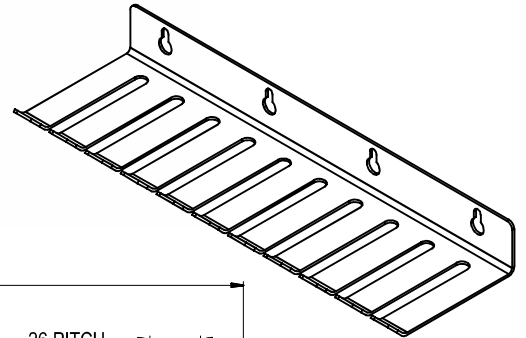

CLIFF

CABLE RACK

CP37010 - Cable rack with 10 slots.
Material: Black steel