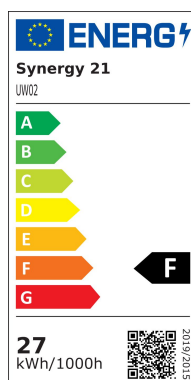

Synergy 21 LED LoRa (433MHz) Poolleuchte 27W RGB+CCT *Milight/Miboxer*

kwh/1000h:	27,00
Lumen:	2276
Watt:	27,0
Nennlebensdauer:	35000 Std.
Schaltzyklen:	50000
Opt. Umgebungstemp.:	25 °C

Product Name: 27W RGB+CCT Wall-mounted Underwater Light (LoRa 433MHz)
Model No.: UW02
Power: 27W
Input Voltage: AC12V / DC12~24V

Energieeffizienzklasse: A
kWh/1000h: 29,7
Working Temperature: -20~45?
RF: 433MHz
Modulation Method: LoRa spread spectrum
Control distance: 50m (Lamps into 0.5m underwater)
Color temperature: 2700K~6500K
Luminous Flux: 2000LM
Light Efficiency: 75LM/W
CRI: >80
Lifespan: 50000h
Beam Angle: 160°
IP Rate: IP68
Housing Material: 316 Stainless Steel+PC

Energieeffizienzklasse: A
kWh/1000h: 29,7

Merkmale

Merkmale	Wert
Abstrahlwinkel:	160
CC oder CV:	CV
Dimmbar:	Ja
EPREL_ANTI_GLARE_SHIELD:	false
EPREL_BEAM_ANGLE:	160
EPREL_BEAM_ANGLE_CORRESPONDENCE:	SPHERE_360
EPREL_CAP_TYPE:	Others
EPREL_CHROMATICITY_COORD_X:	0.311
EPREL_CHROMATICITY_COORD_Y:	0.329
EPREL_CLAIM_EQUIVALENT_POWER:	false
EPREL_COLOUR_RENDERING_INDEX:	80
EPREL_COLOUR_TUNEABLE_LIGHT_SOURCE:	false
EPREL_CONNECTED_LIGHT_SOURCE:	true
EPREL_CORRELATED_COLOUR_TEMP:	2700,6500
EPREL_CORRELATED_COLOUR_TEMP_TYPE:	RANGE
EPREL_DIMENSION_DEPTH:	100
EPREL_DIMENSION_HEIGHT:	300
EPREL_DIMENSION_WIDTH:	300
EPREL_DIMMABLE:	YES
EPREL_DIRECTIONAL:	NDLS
EPREL_ENERGY_CLASS:	F
EPREL_ENERGY_CONS_ON_MODE:	27
EPREL_ENVELOPE:	NON_CLEAR
EPREL_EQUIVALENT_POWER:	Not applicable
EPREL_FLICKER_METRIC:	0.1
EPREL_HIGH_LUMINANCE_LIGHT_SOURCE:	false
EPREL_HIGH_LUNINANCE_LIGHT_SOURCE:	false
EPREL_LIGHTING_TECHNOLOGY:	LED
EPREL_LUMEN_MAINTENANCE_FACTOR:	0.55