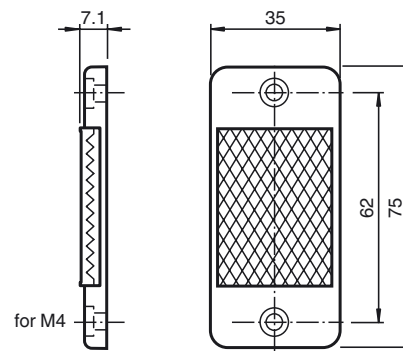

## Dimensions

### Model Number

**REF-H75**

Reflector, rectangular 75 mm x 35 mm,  
mounting holes

### Mechanical specifications

Material PMMA/ABS

Dimensions 75 mm x 35 mm x 7.1 mm

Mounting mounting holes