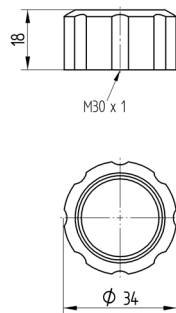

Sleeve Nut

M30 × 1,5

UEM30KU-01

Part Number

Technical Data

Mechanical Data

| | |
|----------------|-------------|
| Height | 18 mm |
| Material | Plastic PBT |
| Packaging unit | 10 Pieces |

All dimensions in mm (1 mm = 0.03937 Inch)