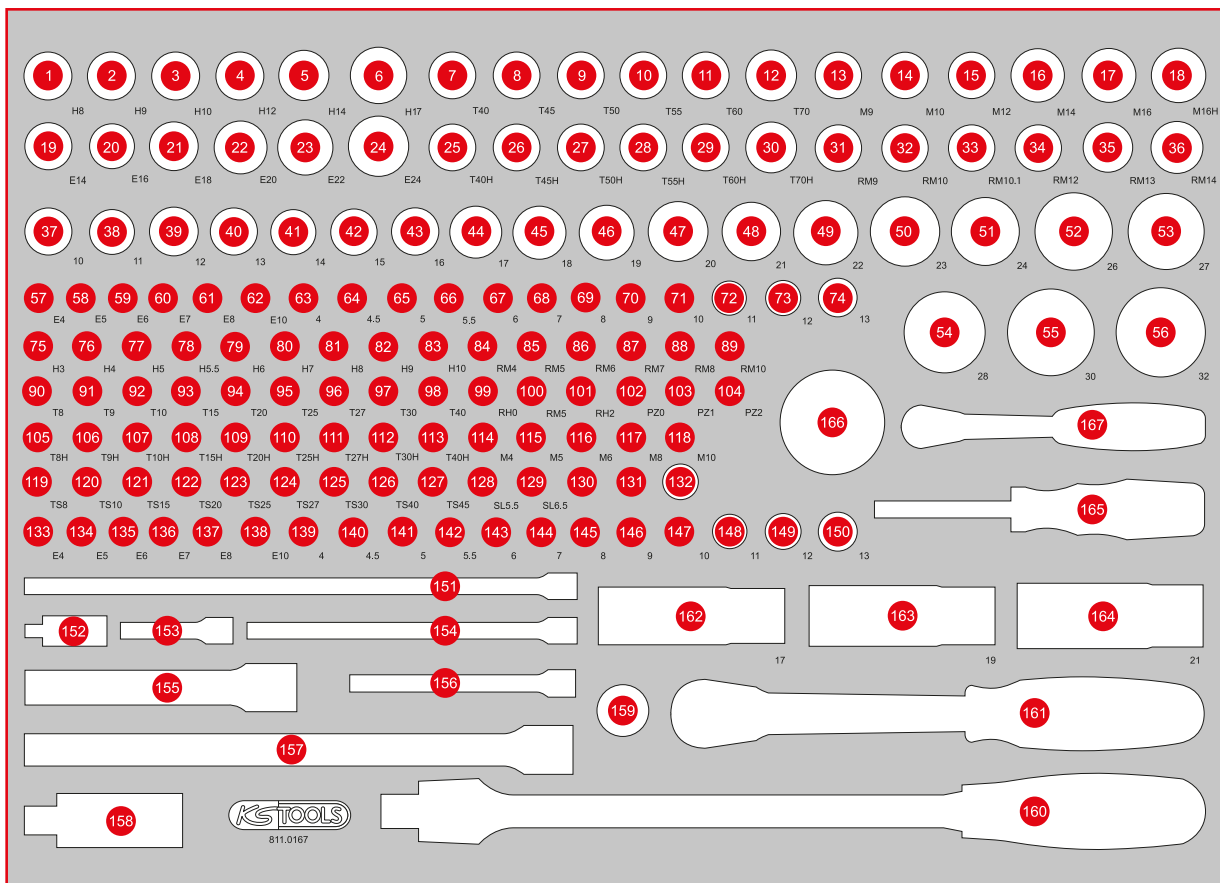

811.0167

M 1/4" + 1/2" socket spanner set

1PCS
167

568 x 398

Pos.	Code	Description	pcs	Pos.	Code	Description	pcs	Pos.	Code	Description	pcs
1	911.1308	1/2" Bit socket hexagon, short, 8 mm	1	29	911.1379	1/2" Bit socket Torx tamperproof, TB60	1	58	917.2402	1/4" Torx E Socket, deep, E5	1
2	911.1309	1/2" Bit socket hexagon, short, 9 mm	1	30	911.1380	1/2" Bit socket Torx tamperproof, TB70	1	59	917.2403	1/4" Torx E Socket, deep, E6	1
3	911.1310	1/2" Bit socket hexagon, short, 10 mm	1	31	911.4515	Bit socket for RIBE screws, M9, length 55 mm	1	60	917.2404	1/4" Torx E Socket, deep, E7	1
4	911.1312	1/2" Bit socket hexagon, short, 12 mm	1	32	911.4516	Bit socket for RIBE screws, M10, Length 55 mm	1	61	917.2405	1/4" Torx E Socket, deep, E8	1
5	911.1314	1/2" Bit socket hexagon, short, 14 mm	1	33	911.4551	Bit socket for RIBE screws, M10.1, Length 55 mm	1	62	917.2406	1/4" Torx E Socket, deep, E10	1
6	911.1317	1/2" Bit socket hexagon, short, 17 mm	1	34	911.4517	Bit socket for RIBE screws, M12, Length 55 mm	1	63	917.1525	1/4" Hexagonal socket, deep, 4 mm	1
7	911.1365	1/2" Bit socket Torx, T40	1	35	911.4518	Bit socket for RIBE screws, M13, Length 55 mm	1	64	917.1526	1/4" Hexagonal socket, deep, 4,5 mm	1
8	911.1366	1/2" Bit socket Torx, T45	1	36	911.4519	Bit socket for RIBE screws, M14, Length 55 mm	1	65	917.1527	1/4" Hexagonal socket, deep, 5 mm	1
9	911.1367	1/2" Bit socket Torx, T50	1	37	917.1210	1/2" Hexagonal socket, 10 mm	1	66	917.1528	1/4" Hexagonal socket, deep, 5,5 mm	1
10	911.1368	1/2" Bit socket Torx, T55	1	38	917.1211	1/2" Hexagonal socket, 11 mm	1	67	917.1426	1/4" Hexagonal socket, deep, 6 mm	1
11	911.1369	1/2" Bit socket Torx, T60	1	39	917.1212	1/2" Hexagonal socket, 12 mm	1	68	917.1427	1/4" Hexagonal socket, deep, 7 mm	1
12	911.1370	1/2" Bit socket Torx, T70	1	40	917.1213	1/2" Hexagonal socket, 13 mm	1	69	917.1428	1/4" Hexagonal socket, deep, 8 mm	1
13	911.1313	1/2" Bit socket spline (XZN), M9, 55 mm	1	41	917.1214	1/2" Hexagonal socket, 14 mm	1	70	917.1429	1/4" Hexagonal socket, deep, 9 mm	1
14	911.1343	1/2" Bit socket spline (XZN), M10, 55 mm	1	42	917.1215	1/2" Hexagonal socket, 15 mm	1	71	917.1430	1/4" Hexagonal socket, deep, 10 mm	1
15	911.1344	1/2" Bit socket spline (XZN), M12, 55 mm	1	43	917.1216	1/2" Hexagonal socket, 16 mm	1	72	917.1431	1/4" Hexagonal socket, deep, 11 mm	1
16	911.1345	1/2" Bit socket spline (XZN), M14, 55 mm	1	44	917.1217	1/2" Hexagonal socket, 17 mm	1	73	917.1432	1/4" Hexagonal socket, deep, 12 mm	1
17	911.1346	1/2" Bit socket spline (XZN), M16, 55 mm	1	45	917.1218	1/2" Hexagonal socket, 18 mm	1	74	917.1433	1/4" Hexagonal socket, deep, 13 mm	1
18	911.1348	1/2" Bit socket spline (XZN) tamperproof, M16, 55 mm	1	46	917.1219	1/2" Hexagonal socket, 19 mm	1	75	911.1436	1/4" Bit socket hexagon, 3 mm	1
19	911.4336	1/2" Torx E Socket, E14	1	47	917.1220	1/2" Hexagonal socket, 20 mm	1	76	911.1437	1/4" Bit socket hexagon, 4 mm	1
20	911.4322	1/2" Torx E Socket, E16	1	48	917.1221	1/2" Hexagonal socket, 21 mm	1	77	911.1438	1/4" Bit socket hexagon, 5 mm	1
21	911.4323	1/2" Torx E Socket, E18	1	49	917.1222	1/2" Hexagonal socket, 22 mm	1	78	911.14385	1/4" Bit socket hexagon, 5,5 mm	1
22	911.4324	1/2" Torx E Socket, E20	1	50	917.1223	1/2" Hexagonal socket, 23 mm	1	79	911.1439	1/4" Bit socket hexagon, 6 mm	1
23	911.4325	1/2" Torx E Socket, E22	1	51	917.1224	1/2" Hexagonal socket, 24 mm	1	80	911.1440	1/4" Bit socket hexagon, 7 mm	1
24	911.4326	1/2" Torx E Socket, E24	1	52	917.1343	1/2" Hexagonal socket, 26 mm	1	81	911.1441	1/4" Bit socket hexagon, 8 mm	1
25	911.1375	1/2" Bit socket Torx tamperproof, TB40	1	53	917.1227	1/2" Hexagonal socket, 27 mm	1	82	917.1454	1/4" Bit socket hexagon, 9 mm	1
26	911.1376	1/2" Bit socket Torx tamperproof, TB45	1	54	917.1344	1/2" Hexagonal socket, 28 mm	1	83	917.1452	1/4" Bit socket hexagon, 10 mm	1
27	911.1377	1/2" Bit socket Torx tamperproof, TB50	1	55	917.1230	1/2" Hexagonal socket, 30 mm	1	84	917.1584	1/4" RIBE Socket M4S	1
28	911.1378	1/2" Bit socket Torx tamperproof, TB55	1	56	917.1232	1/2" Hexagonal socket, 32 mm	1	85	917.1585	1/4" RIBE Socket M5S	1
				57	917.2401	1/4" Torx E Socket, deep, E4	1	86	917.1586	1/4" RIBE Socket M6S	1