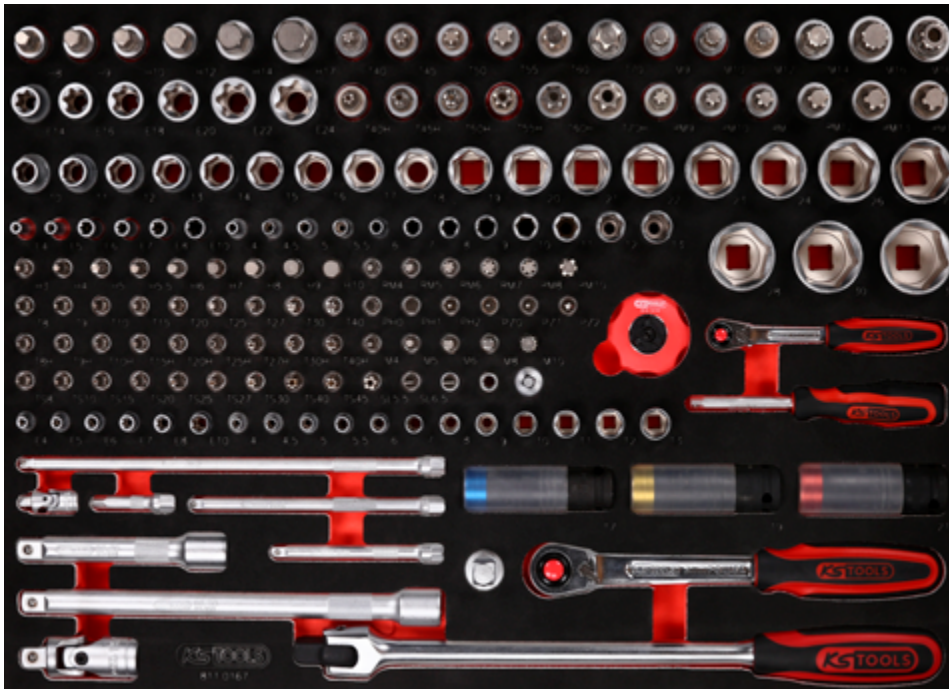

811.0167

M 1/4" + 1/2" socket spanner set

1PCS
167

568 x 398

Pos.	Code	Description	pcs	Pos.	Code	Description	pcs	Pos.	Code	Description	pcs
1	911.1308	1/2" Bit socket hexagon, short, 8 mm	1	29	911.1379	1/2" Bit socket Torx tamperproof, TB60	1	58	917.2402	1/4" Torx E Socket, deep, E5	1
2	911.1309	1/2" Bit socket hexagon, short, 9 mm	1	30	911.1380	1/2" Bit socket Torx tamperproof, TB70	1	59	917.2403	1/4" Torx E Socket, deep, E6	1
3	911.1310	1/2" Bit socket hexagon, short, 10 mm	1	31	911.4515	Bit socket for RIBE screws, M9, length 55 mm	1	60	917.2404	1/4" Torx E Socket, deep, E7	1
4	911.1312	1/2" Bit socket hexagon, short, 12 mm	1	32	911.4516	Bit socket for RIBE screws, M10, Length 55 mm	1	61	917.2405	1/4" Torx E Socket, deep, E8	1
5	911.1314	1/2" Bit socket hexagon, short, 14 mm	1	33	911.4551	Bit socket for RIBE screws, M10.1, Length 55 mm	1	62	917.2406	1/4" Torx E Socket, deep, E10	1
6	911.1317	1/2" Bit socket hexagon, short, 17 mm	1	34	911.4517	Bit socket for RIBE screws, M12, Length 55 mm	1	63	917.1525	1/4" Hexagonal socket, deep, 4 mm	1
7	911.1365	1/2" Bit socket Torx, T40	1	35	911.4518	Bit socket for RIBE screws, M13, Length 55 mm	1	64	917.1526	1/4" Hexagonal socket, deep, 4,5 mm	1
8	911.1366	1/2" Bit socket Torx, T45	1	36	911.4519	Bit socket for RIBE screws, M14, Length 55 mm	1	65	917.1527	1/4" Hexagonal socket, deep, 5 mm	1
9	911.1367	1/2" Bit socket Torx, T50	1	37	917.1210	1/2" Hexagonal socket, 10 mm	1	66	917.1528	1/4" Hexagonal socket, deep, 5,5 mm	1
10	911.1368	1/2" Bit socket Torx, T55	1	38	917.1211	1/2" Hexagonal socket, 11 mm	1	67	917.1426	1/4" Hexagonal socket, deep, 6 mm	1
11	911.1369	1/2" Bit socket Torx, T60	1	39	917.1212	1/2" Hexagonal socket, 12 mm	1	68	917.1427	1/4" Hexagonal socket, deep, 7 mm	1
12	911.1370	1/2" Bit socket Torx, T70	1	40	917.1213	1/2" Hexagonal socket, 13 mm	1	69	917.1428	1/4" Hexagonal socket, deep, 8 mm	1
13	911.1313	1/2" Bit socket spline (XZN), M9, 55 mm	1	41	917.1214	1/2" Hexagonal socket, 14 mm	1	70	917.1429	1/4" Hexagonal socket, deep, 9 mm	1
14	911.1343	1/2" Bit socket spline (XZN), M10, 55 mm	1	42	917.1215	1/2" Hexagonal socket, 15 mm	1	71	917.1430	1/4" Hexagonal socket, deep, 10 mm	1
15	911.1344	1/2" Bit socket spline (XZN), M12, 55 mm	1	43	917.1216	1/2" Hexagonal socket, 16 mm	1	72	917.1431	1/4" Hexagonal socket, deep, 11 mm	1
16	911.1345	1/2" Bit socket spline (XZN), M14, 55 mm	1	44	917.1217	1/2" Hexagonal socket, 17 mm	1	73	917.1432	1/4" Hexagonal socket, deep, 12 mm	1
17	911.1346	1/2" Bit socket spline (XZN), M16, 55 mm	1	45	917.1218	1/2" Hexagonal socket, 18 mm	1	74	917.1433	1/4" Hexagonal socket, deep, 13 mm	1
18	911.1348	1/2" Bit socket spline (XZN) tamperproof, M16, 55 mm	1	46	917.1219	1/2" Hexagonal socket, 19 mm	1	75	911.1436	1/4" Bit socket hexagon, 3 mm	1
19	911.4336	1/2" Torx E Socket, E14	1	47	917.1220	1/2" Hexagonal socket, 20 mm	1	76	911.1437	1/4" Bit socket hexagon, 4 mm	1
20	911.4322	1/2" Torx E Socket, E16	1	48	917.1221	1/2" Hexagonal socket, 21 mm	1	77	911.1438	1/4" Bit socket hexagon, 5 mm	1
21	911.4323	1/2" Torx E Socket, E18	1	49	917.1222	1/2" Hexagonal socket, 22 mm	1	78	911.14385	1/4" Bit socket hexagon, 5,5 mm	1
22	911.4324	1/2" Torx E Socket, E20	1	50	917.1223	1/2" Hexagonal socket, 23 mm	1	79	911.1439	1/4" Bit socket hexagon, 6 mm	1
23	911.4325	1/2" Torx E Socket, E22	1	51	917.1224	1/2" Hexagonal socket, 24 mm	1	80	911.1440	1/4" Bit socket hexagon, 7 mm	1
24	911.4326	1/2" Torx E Socket, E24	1	52	917.1343	1/2" Hexagonal socket, 26 mm	1	81	911.1441	1/4" Bit socket hexagon, 8 mm	1
25	911.1375	1/2" Bit socket Torx tamperproof, TB40	1	53	917.1227	1/2" Hexagonal socket, 27 mm	1	82	917.1454	1/4" Bit socket hexagon, 9 mm	1
26	911.1376	1/2" Bit socket Torx tamperproof, TB45	1	54	917.1344	1/2" Hexagonal socket, 28 mm	1	83	917.1452	1/4" Bit socket hexagon, 10 mm	1
27	911.1377	1/2" Bit socket Torx tamperproof, TB50	1	55	917.1230	1/2" Hexagonal socket, 30 mm	1	84	917.1584	1/4" RIBE Socket M4S	1
28	911.1378	1/2" Bit socket Torx tamperproof, TB55	1	56	917.1232	1/2" Hexagonal socket, 32 mm	1	85	917.1585	1/4" RIBE Socket M5S	1
				57	917.2401	1/4" Torx E Socket, deep, E4	1	86	917.1586	1/4" RIBE Socket M6S	1