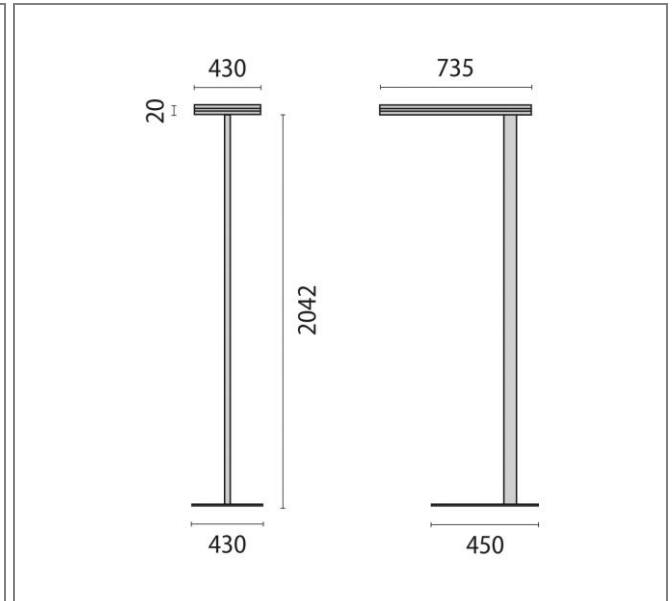

ART.: 3101688

SL720SL L D+ LED microprisma

Art.: 3101688, LED-Free standing luminaire 4000K 132W light sensor micro-prism d+i, LED free-standing luminaire for interior, including: Steel sheet head, extruded aluminium profile post, steel sheet base, powder painted / Angle of the lamp head adjustable using a set screw / Practical U-shaped base enables luminaire to be positioned flexibly and flush to a writing desk / Micro-prismatic diffuser for efficient light diffusion, glare reduction and a high uniformity / Direct / indirect light distribution / Colour rendering index Ra > 80 / Colour tolerance according to MacAdam ≤ 3 SDCM / Direct share of light dimmable, colour temperature 4000K / Direct and indirect portions simultaneously dimmable (versions in 4000 K with sensor) / Complete with flexible power cord with plug / VDU application suitable acc. to EN 12464-1 / Sensor device available with task oriented PIR detector and daylight control / Light colour and brightness of indirect light share manually adjustable via Tunable White control / Light colour and brightness of indirect light share automatically adjustable via HCL (Human Centric Lighting) for wholesome and performance-enhancing management of the biorhythm / 3000 K colour temperature version on demand / The XL version is suitable for simultaneous illumination of two workplaces / D+ version: The direct light section is increased, dimmable, with colour temperature 4000K / The TWIN version is suitable for simultaneous illumination of two workplaces / TWIN version: switchable/dimmable direct and indirect light section / TWIN version: individual lighting control system for individual luminaires available on request / Special colour versions available upon request / For the innovative lighting technology of these lights patent is applied for (No. 10201511701.2)