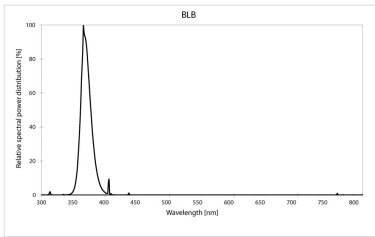

Blacklight BL368 Linear T5 F8W T5 BL368 0000089

Intended purpose	Flykilling - Insect attraction
Suitable for household illumination	No
Safety message	Not suitable for household

PHOTOMETRY

TECHNICAL DRAWINGS