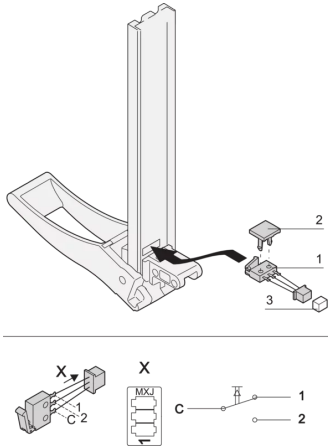

20817-877 PLUG-IN UNIT MICROSWITCH FOR XL HANDLE WITH CABLE AND PLUG

KEY FEATURES

Electr. life $\geq 20,000$ switching cycles

Plastic, PC, UL 94 V-0

Molex connector housing

Suitable mating connectors not included in scope of delivery

Mech. life $\geq 20,000$ switching cycles

Operating range $-25\text{ }^{\circ}\text{C}$ to $+70\text{ }^{\circ}\text{C}$

Micro switch for XL handle

Max. switched current 50 mA

Molex crimp contact and fixing clip

PRODUCT ATTRIBUTES

Product Type: Switch

Works With: Front Panels

Package Quantity: 10

Depth: 35.59 mm

Height: 8.2 mm

Width: 7.84 mm

ADDITIONAL PRODUCT DETAILS

Micro Switch for XL Front panel.

Mating connector not included in delivery. Mating connectors from Molex e.g. 53261-0319, 53048-0310, 53047-0310, 53398-0319, 51047-0300.

CERTIFICATIONS

North America

All locations
+1.763.422.2661
Chat with us:
schroff.nvent.com