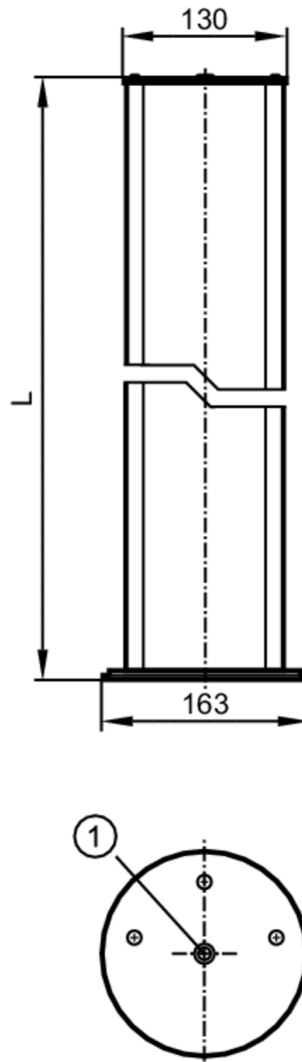

EY1015

Corner mirror for safety light grids with mounting stand

DEFLEC.MIRROR FLOOR MOUNT.1660

1 spirit level

Application	
Design	for safety light curtains, ...1510 mm
Operating conditions	
Ambient temperature	[°C] -10...55
Mechanical data	
Weight	[g] 18000
Dimensions	[mm] Ø 130
Materials	aluminium epoxy-powder coated; plastics
Length	[mm] 1980
Remarks	
Pack quantity	1 pcs.