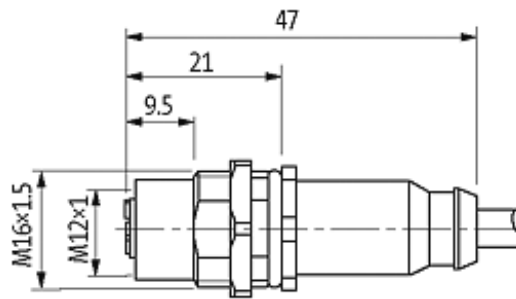

M12 female receptacle shielded rear mount

PUR-OB 4x0,34 shielded black UL,CSA+drag chain 0,6m

Flange M12 female
4-pole, shielded
Rear mounting
Mounting nut
With open ended wires

Further cable lengths on request. The resistance to aggressive media should be individually tested for your application. Further details on request.

[Link to Product](#)**Illustration**

Female

Product may differ from Image