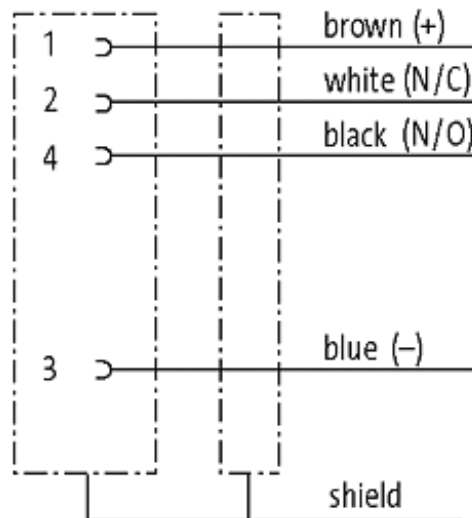

M12 female receptacle shielded rear mount

PUR-OB 4x0,34 shielded black UL,CSA+drag chain 0,6m

Flange M12 female
4-pole, shielded
Rear mounting
Mounting nut
With open ended wires

Further cable lengths on request. The resistance to aggressive media should be individually tested for your application. Further details on request.

[Link to Product](#)**Illustration**

Female

Product may differ from Image