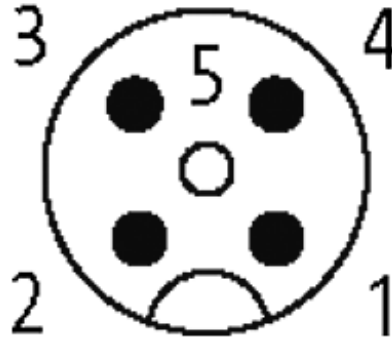

M12 female receptacle shielded rear mount

PUR-OB 4x0,34 shielded black UL,CSA+drag chain 0,6m

Flange M12 female
4-pole, shielded
Rear mounting
Mounting nut
With open ended wires

Further cable lengths on request. The resistance to aggressive media should be individually tested for your application. Further details on request.

[Link to Product](#)**Illustration**

Female

Product may differ from Image