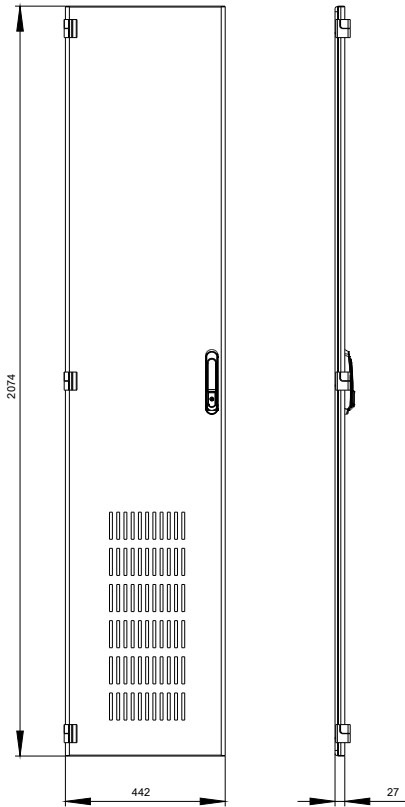

Information- and Downloadcenter (Catalogs, Brochures,...)

<http://www.siemens.com/lowvoltage/catalogs>

Industry Mall (Online ordering system)

<https://eb.automation.siemens.com/mall/en/WW/Catalog/Product/8MF12702UT151BA2>

Service&Support (Manuals, Certificates, Characteristics, FAQs,...)

<http://support.automation.siemens.com/WW/view/en/8MF12702UT151BA2/all>

Image database (product images, 2D dimension drawings, 3D models, device circuit diagrams, ...)

<http://www.automation.siemens.com/bilddb/cax_en.aspx?mfb=8MF12702UT151BA2>

CAX-Online-Generator

<http://www.siemens.com/cax>

Tender specifications

<http://ausschreibungstexte.siemens.com/tiplv>