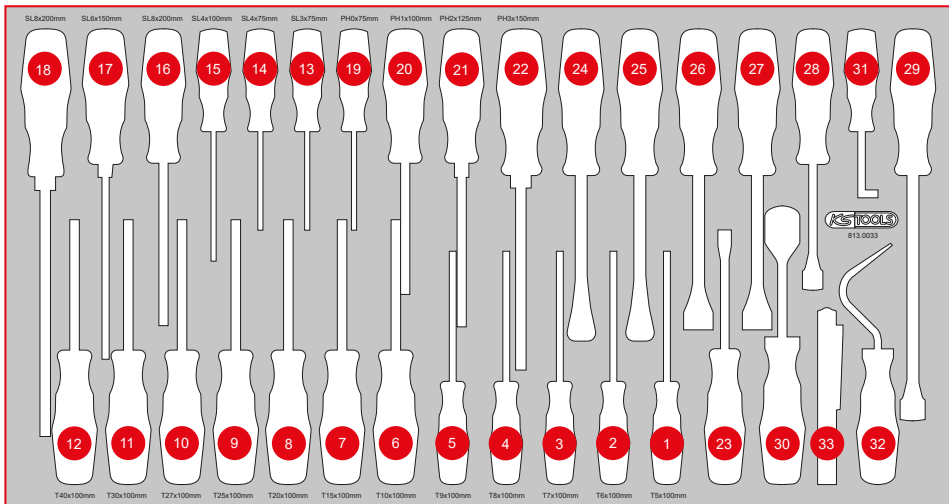

813.0033

**L** Screwdriver set

Pos.	Code	Description	pcs
1	159.1133	ERGOTORQUEplus screwdriver, Torx, T5	1
2	159.1134	ERGOTORQUEplus screwdriver, Torx, T6	1
3	159.1135	ERGOTORQUEplus screwdriver, Torx, T7	1
4	159.1030	ERGOTORQUEplus screwdriver, Torx, T8	1
5	159.1031	ERGOTORQUEplus screwdriver, Torx, T9	1
6	159.1032	ERGOTORQUEplus screwdriver, Torx, T10	1
7	159.1033	ERGOTORQUEplus screwdriver, Torx, T15	1
8	159.1034	ERGOTORQUEplus screwdriver, Torx, T20	1
9	159.1035	ERGOTORQUEplus screwdriver, Torx, T25	1
10	159.1036	ERGOTORQUEplus screwdriver, Torx, T27	1
11	159.1037	ERGOTORQUEplus screwdriver, Torx, T30	1
12	159.1038	ERGOTORQUEplus screwdriver, Torx, T40	1
13	159.1002	ERGOTORQUEplus screwdriver for slotted screws, 3 mm, 155 mm long	1
14	159.1003	ERGOTORQUEplus screwdriver for slotted screws, 4 mm, 155 mm long	1
15	159.1004	ERGOTORQUEplus screwdriver for slotted screws, 4 mm, 180 mm long	1
16	159.1006	ERGOTORQUEplus screwdriver for slotted screws, 5,5 mm, 230 mm long	1
17	159.1009	ERGOTORQUEplus screwdriver for slotted screws, 6,5 mm, 255 mm long	1
18	159.1011	ERGOTORQUEplus screwdriver for slotted screws, 8 mm, 315 mm long	1
19	159.1027	ERGOTORQUEplus screwdriver, Torx, PH0, 155 mm	1
20	159.1029	ERGOTORQUEplus screwdriver, Torx, PH1, 205 mm	1
21	159.1022	ERGOTORQUEplus screwdriver, Torx, PH2, 230 mm	1
22	159.1024	ERGOTORQUEplus screwdriver, Torx, PH3, 265 mm	1
23	140.2617	Clip remover short, length 240 mm, opening 5 mm	1
24	140.2373	Clip remover short, length 245 mm, opening 10 mm	1
25	140.2371	Clip remover short, length 245 mm, opening 4 mm	1
26	140.2616	Clip remover, short 7,5 mm	1
27	140.2615	Clip remover, short 9 mm	1
28	911.8101	Pry bar, 11 x 115 mm	1
29	911.8102	Pry bar, 15 x 185 mm	1
30	907.2232	Gasket scraper, 25 x 200 mm	1
31	550.1048	Hook, 90° offset	1
32	550.1073	Hook, large, sickle	1
33	150.4370	perfectLight torch 85 lumen	1