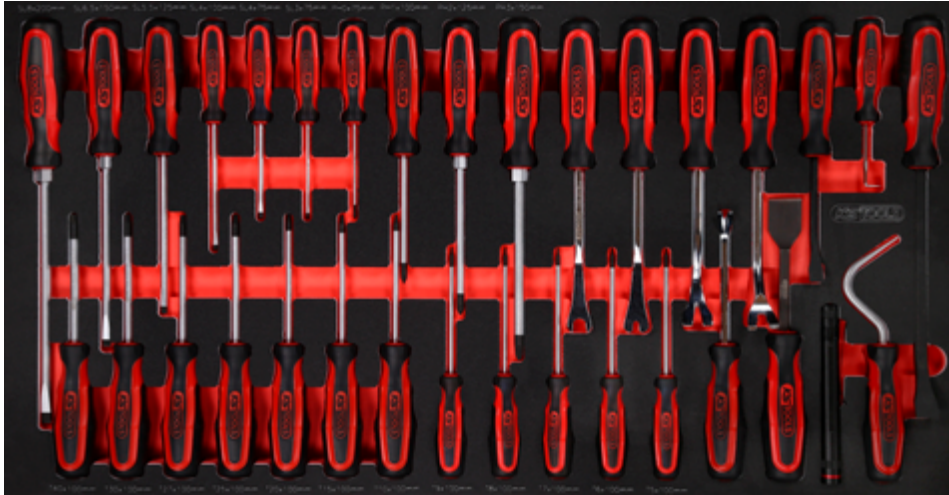

813.0033

**L** Screwdriver set

Pos.	Code	Description	pcs
1	159.1133	ERGOTORQUEplus screwdriver, Torx, T5	1
2	159.1134	ERGOTORQUEplus screwdriver, Torx, T6	1
3	159.1135	ERGOTORQUEplus screwdriver, Torx, T7	1
4	159.1030	ERGOTORQUEplus screwdriver, Torx, T8	1
5	159.1031	ERGOTORQUEplus screwdriver, Torx, T9	1
6	159.1032	ERGOTORQUEplus screwdriver, Torx, T10	1
7	159.1033	ERGOTORQUEplus screwdriver, Torx, T15	1
8	159.1034	ERGOTORQUEplus screwdriver, Torx, T20	1
9	159.1035	ERGOTORQUEplus screwdriver, Torx, T25	1
10	159.1036	ERGOTORQUEplus screwdriver, Torx, T27	1
11	159.1037	ERGOTORQUEplus screwdriver, Torx, T30	1
12	159.1038	ERGOTORQUEplus screwdriver, Torx, T40	1
13	159.1002	ERGOTORQUEplus screwdriver for slotted screws, 3 mm, 155 mm long	1
14	159.1003	ERGOTORQUEplus screwdriver for slotted screws, 4 mm, 155 mm long	1
15	159.1004	ERGOTORQUEplus screwdriver for slotted screws, 4 mm, 180 mm long	1
16	159.1006	ERGOTORQUEplus screwdriver for slotted screws, 5,5 mm, 230 mm long	1
17	159.1009	ERGOTORQUEplus screwdriver for slotted screws, 6,5 mm, 255 mm long	1
18	159.1011	ERGOTORQUEplus screwdriver for slotted screws, 8 mm, 315 mm long	1
19	159.1027	ERGOTORQUEplus screwdriver, Torx, PH0, 155 mm	1
20	159.1029	ERGOTORQUEplus screwdriver, Torx, PH1, 205 mm	1
21	159.1022	ERGOTORQUEplus screwdriver, Torx, PH2, 230 mm	1
22	159.1024	ERGOTORQUEplus screwdriver, Torx, PH3, 265 mm	1
23	140.2617	Clip remover short, length 240 mm, opening 5 mm	1
24	140.2373	Clip remover short, length 245 mm, opening 10 mm	1
25	140.2371	Clip remover short, length 245 mm, opening 4 mm	1
26	140.2616	Clip remover, short 7,5 mm	1
27	140.2615	Clip remover, short 9 mm	1
28	911.8101	Pry bar, 11 x 115 mm	1
29	911.8102	Pry bar, 15 x 185 mm	1
30	907.2232	Gasket scraper, 25 x 200 mm	1
31	550.1048	Hook, 90° offset	1
32	550.1073	Hook, large, sickle	1
33	150.4370	perfectLight torch 85 lumen	1