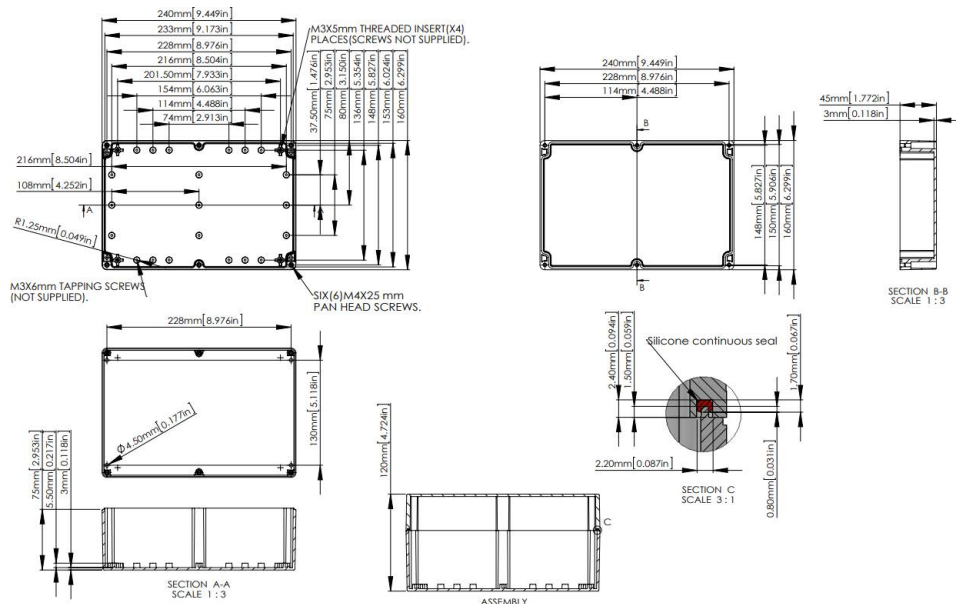

Sealed Enclosures

240 x 160 x 120mm

multicomp PRO

**RoHS
Compliant**

Description

Sealed enclosure dark gray/light gray color, production is made of durable ABS plastic/polycarbonate. Provides protection against dust and moisture according to the standard IP68.

Specifications

Dimensions : 240mm × 160mm × 120mm
 Material : High impact ABS plastic/Polycarbonate
 Color : Dark gray/Light gray
 Waterproof : Yes
 Ingress Protection Rating : IP68

Part Number Table

Description	Part Number
Sealed Enclosure, ABS, Dark Gray, 240 x 160 x 120mm, IP68	MP009959
Sealed Enclosure, PC, Light Gray, 240 x 160 x 120mm, IP68	MP009945
Sealed Enclosure, PC, Light Gray, 240 x 160 x 120mm, IP68 with Clear Lid	MP009952

Dimensions : Millimetres

Important Notice : This data sheet and its contents (the "Information") belong to the members of the AVNET group of companies (the "Group") or are licensed to it. No licence is granted for the use of it other than for information purposes in connection with the products to which it relates. No licence of any intellectual property rights is granted. The Information is subject to change without notice and replaces all data sheets previously supplied. The Information supplied is believed to be accurate but the Group assumes no responsibility for its accuracy or completeness, any error in or omission from it or for any use made of it. Users of this data sheet should check for themselves the Information and the suitability of the products for their purpose and not make any assumptions based on information included or omitted. Liability for loss or damage resulting from any reliance on the Information or use of it (including liability resulting from negligence or where the Group was aware of the possibility of such loss or damage arising) is excluded. This will not operate to limit or restrict the Group's liability for death or personal injury resulting from its negligence. Multicomp Pro is the registered trademark of Premier Farnell Limited 2019.