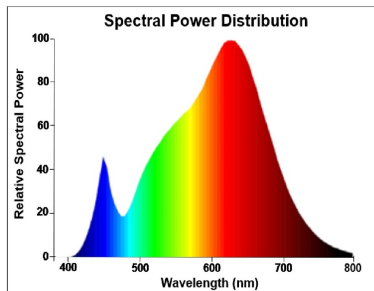

Flex Pro High Output Flex Pro IP65 8250lm 930 0068188

Packaging outer depth (cm) 24.0

Safety data

Optimal operating condition (°C) -20-40

PHOTOMETRY

0.5	1.44 1.44	E(0°) E(C90) E(C0)	2334 216 217
1.0	2.89 2.88	E(0°) E(C90) E(C0)	864 84 84
1.5	4.33 4.32	E(0°) E(C90) E(C0)	259 24 24
2.0	5.78 5.76	E(0°) E(C90) E(C0)	148 13 14
2.5	7.22 7.19	E(0°) E(C90) E(C0)	90 9 9
3.0	8.67 8.63	E(0°) E(C90) E(C0)	65 6 6

Distance [m]   Cone diameter [m]   Illuminance [lx]

— C0 - C180 (Half beam angle: 110.4°)
— C90 - C270 (Half beam angle: 110.6°)

TECHNICAL DRAWINGS