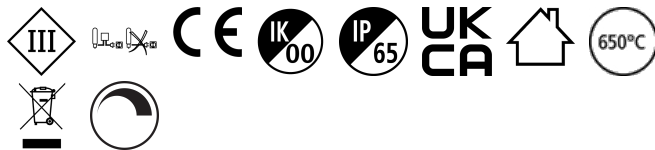

### Product features

- 5 metre IP65 LED reel with pre-attached 3M adhesive type; equipped with 400 LEDs; 8250lm per 5m (1650lm per 1m); 24V; 3000K; CRI90; R9>50; SDCM 3; Compatible with emergency packs: 0046600, 0046601