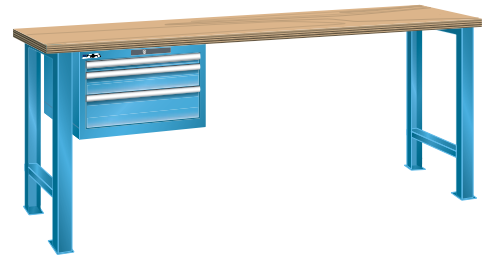

Combination workbench

With drawer cabinet

LISTA
making workspace work

Execution:

- Including pre-assembly and fastening material. Drawer cabinet can be fitted on either side, right or left
- The top panel is splash-proof, dirt-resistant and largely impervious to oil and grease
- Different types of locks are selectable

Advantage:

- Workbench has a load capacity of up to 3 t, workbench top panels are extremely robust and resistant
- Quick and easy assembly thanks to workbench top panels with pre-drilled holes incl. sleeves for attaching all substructures and drawer cabinets
- Maximum operating comfort and excellent ergonomics thanks to height-adjustable workbench feet for ensuring ergonomically correct working height and legroom during seated activities

Art. no.	50304 430
Brand	LISTA
Manufacturer Part Number	70.297.010
Number of drawers	3 PCS
Working height	890 mm
Worktop width	2000 mm
Worktop height	40 mm
Worktop depth	750 mm
Colour of front	Light blue RAL 5012
Cabinet colour	Light blue RAL 5012
Drawer front height	1 x 50 mm, 1 x 100 mm, 1 x 150 mm
Material of worktop	Multiplex beech
Load-carrying capacity per drawer	75 kg
Gross Weight	133.000 kg
Product Group	5AN